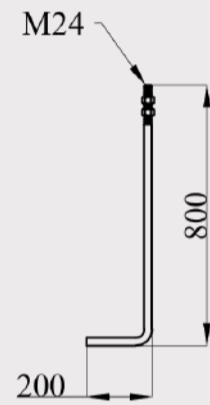

اعمده دکوري

Decorative Lighting Poles

12M

Drawing: Sa	Date: 2022
OK: Saei	Product name: 12M
	Code: A/107