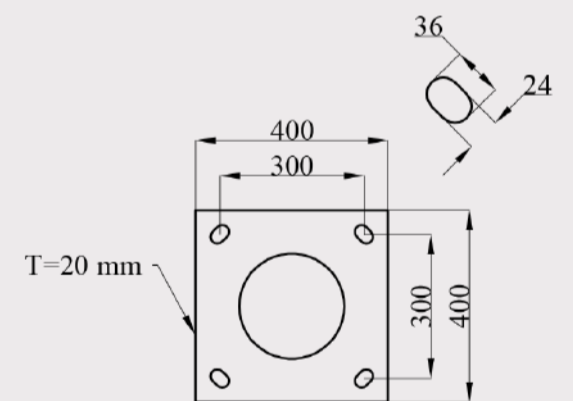

اعمده دکوري Decorative Lighting Poles

12M

Drawing: Sa	Date: 2022
OK: Saei	Product name:
	Code: A/113