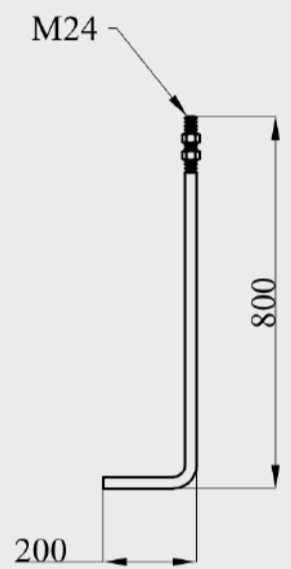

اعمده دكوري

Decorative Lighting Poles

10M

Drawing: Sa	Date: 2022
OK: Saei	Product name: 10M
 	Code: A/104