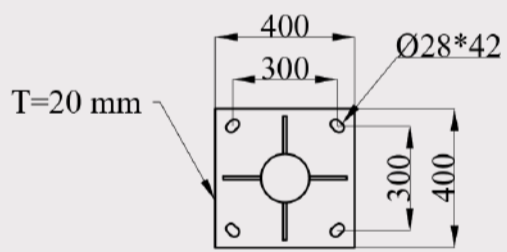

12M

اعمده دکوري Decorative Lighting Poles

Drawing: Sa	Date: 2022
OK: Saei	Product name: 12M
 	Code: A/108