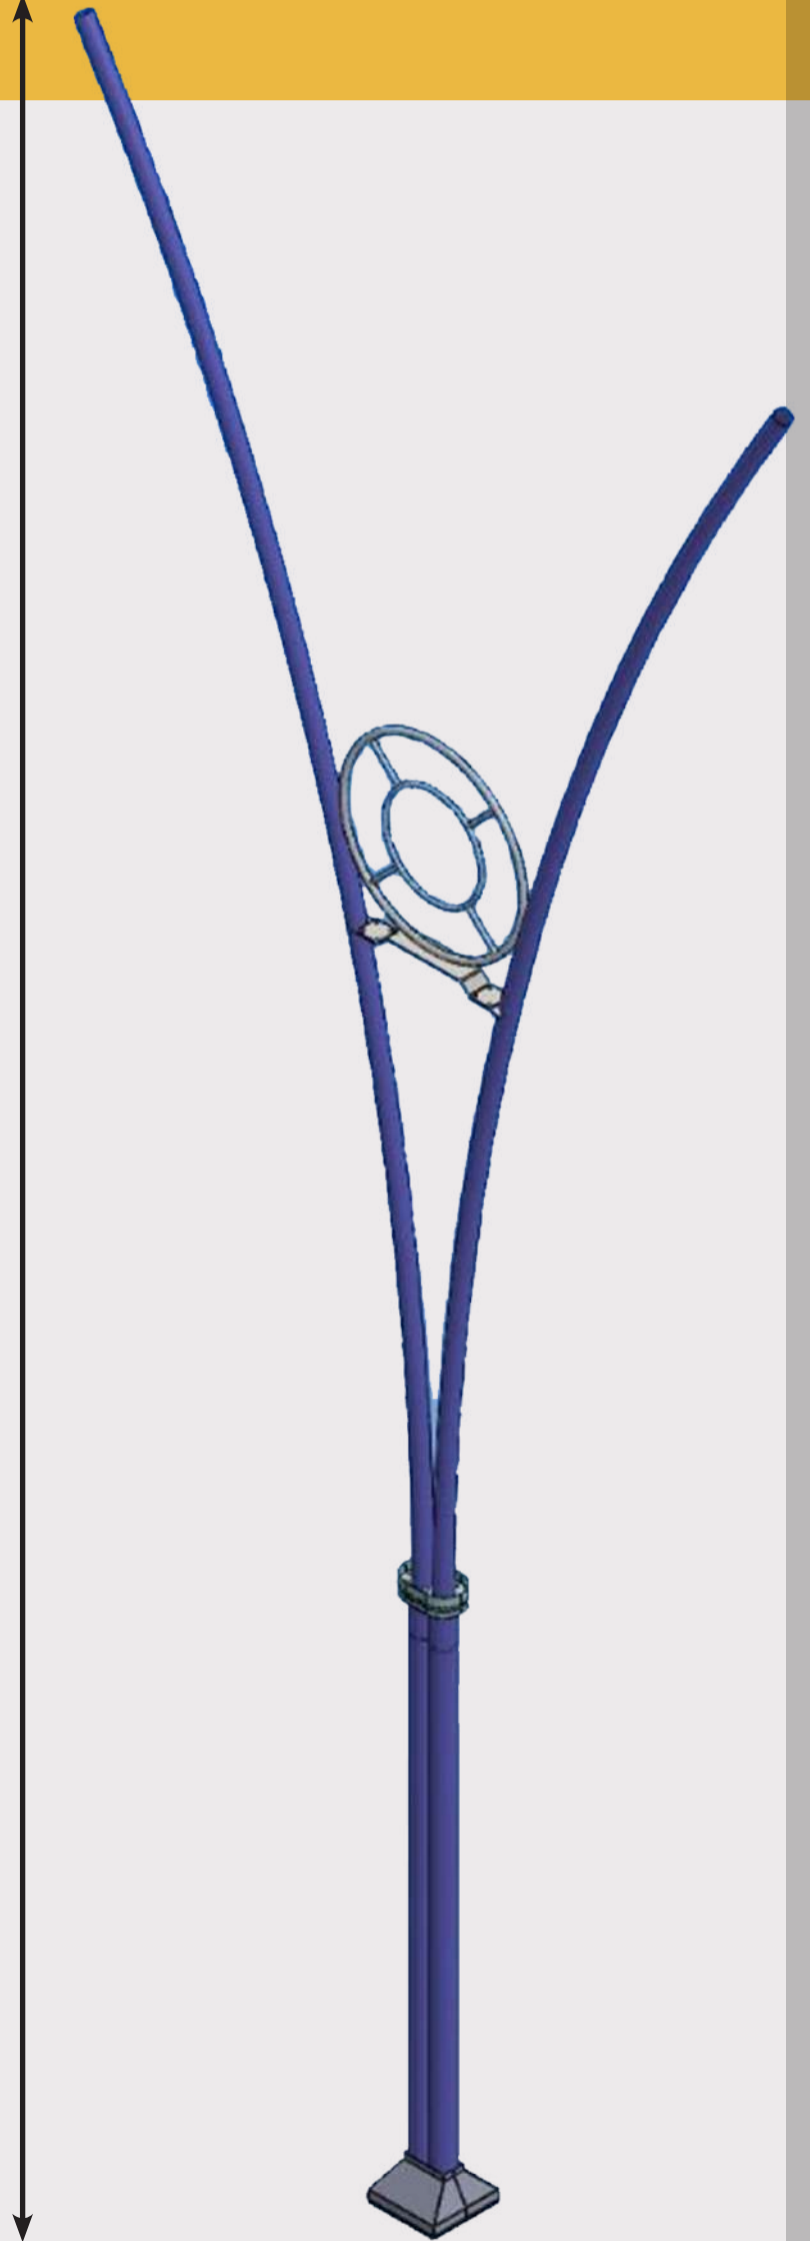

## 9M

Drawing: Sa	Date: 2022
OK:	Product name: 9M
	Code: A/111

9M

Decorative Lighting Poles

9M

Drawing: Sa	Date: 2022
OK:	Product name: 9M
   	Code: A/111
    	