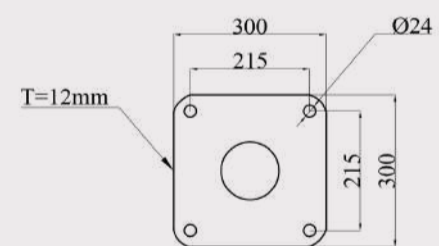

اعمده الحدائق

Garden and park Lighting Poles

7M

Drawing: Sa	Date: 2022
OK:	Product name: 7M
	Code: A/70