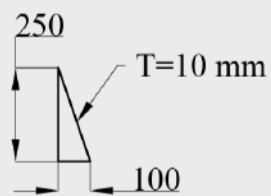

12M

اعمده دکوري Decorative Lighting Poles

Drawing: Sa	Date: 2022
OK: Saei	Product name: 12M
 	Code: A/108