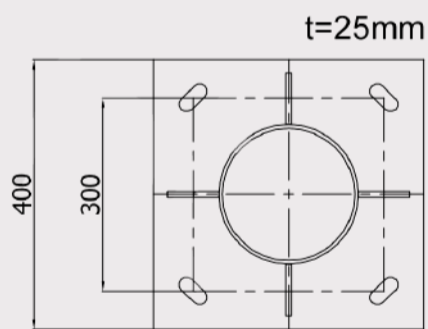

# اعمده دكوري Decorative Lighting Poles

SECTION AA

ANCHOR BOLT

BASE PLATE

Drawing: Sa	Date: 2022
OK: Saei	Product name: 9M
   	Code: A/101
    	