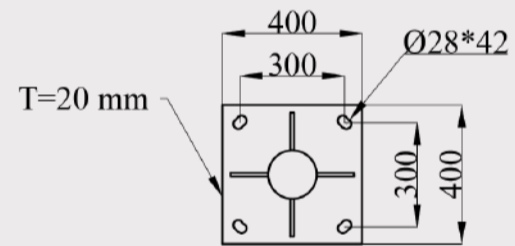

اعمده دکوري

Decorative Lighting Poles

12M

Drawing: Sa	Date: 2022
OK: Saei	Product name: 12M
	Code: A/107