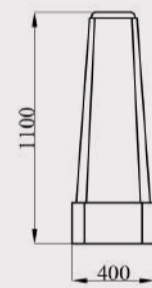

اعمده دكوري

Decorative Lighting Poles

10M

Drawing: Sa	Date: 2022
OK:	Product name: 10M
	Code:A/114