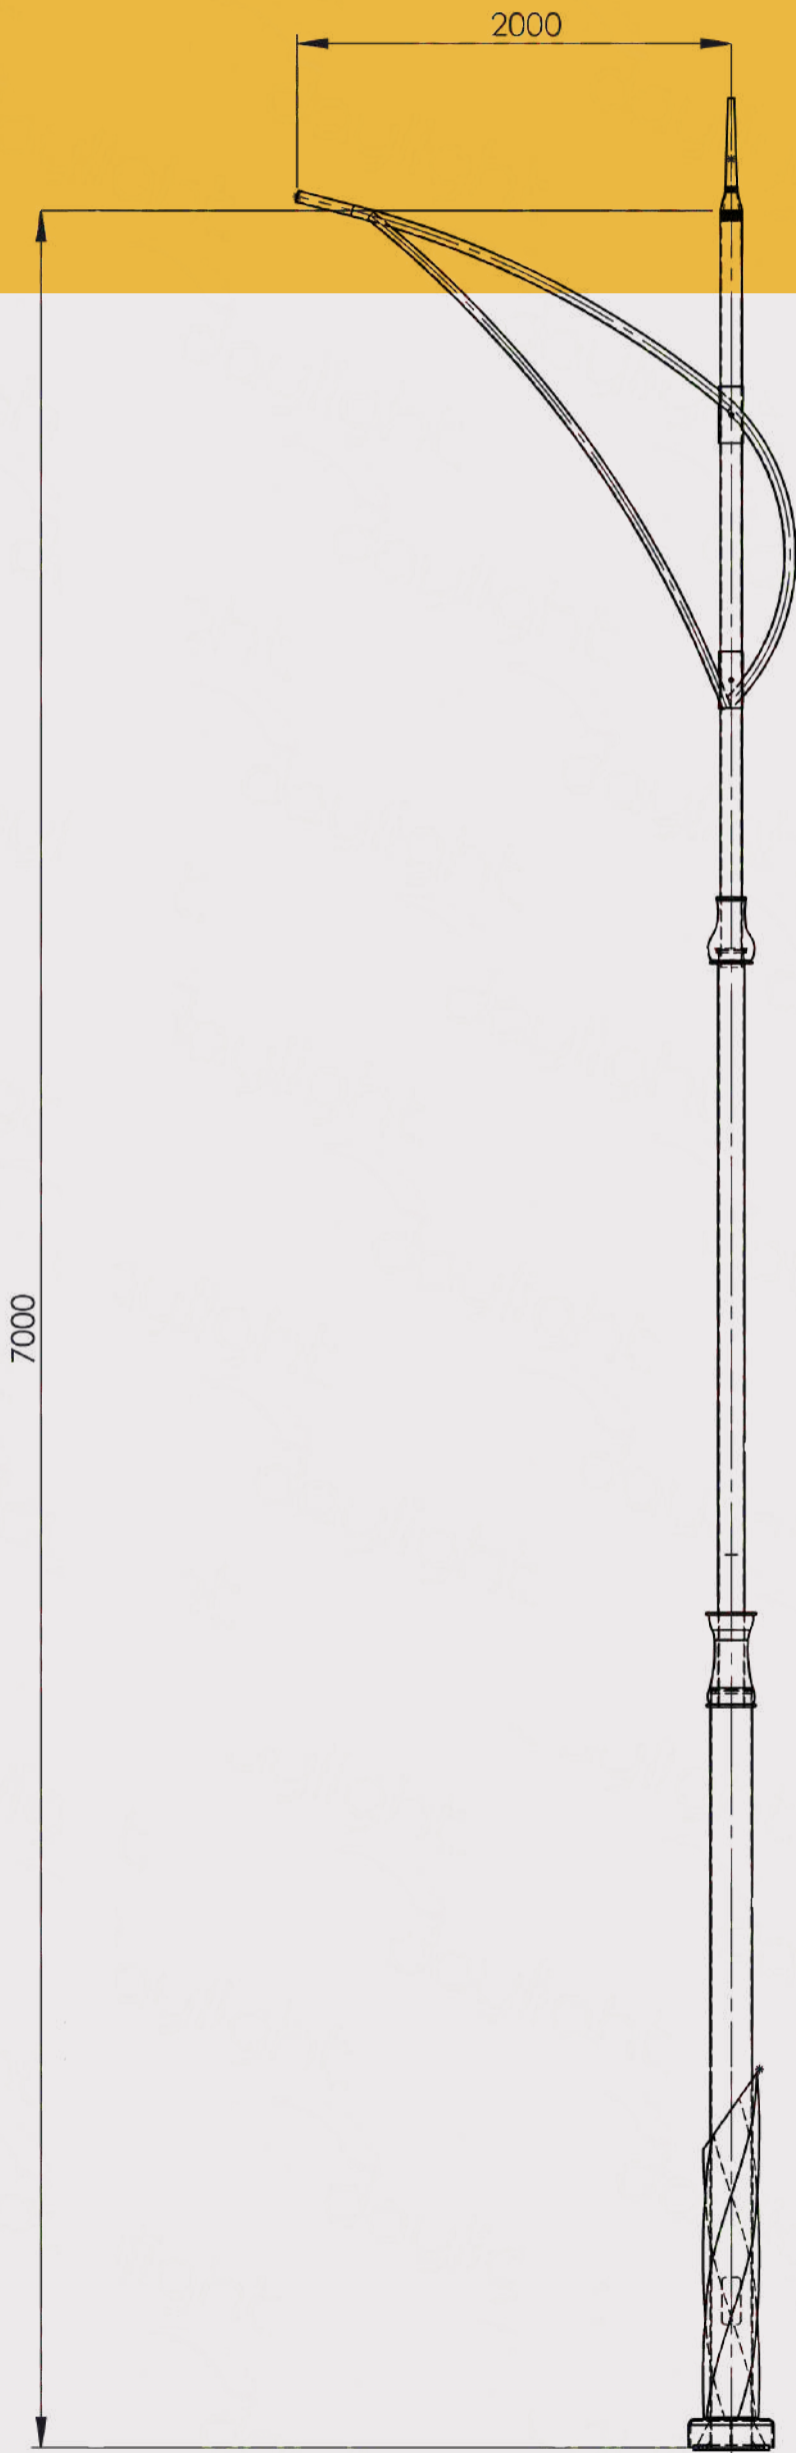

7M

اعمده الحدائق Garden and park Lighting Poles