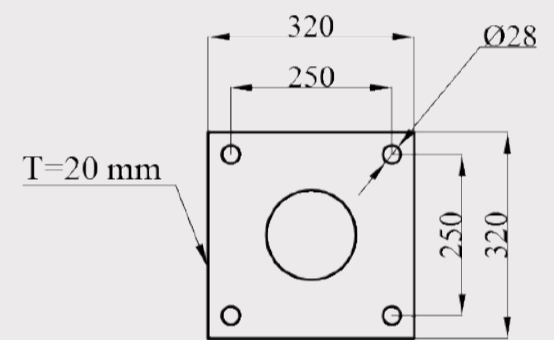

اعمده دکوري

Decorative Lighting Poles

9M

Drawing: Sa	Date: 2022
OK: Saei	Product name: 9M
	Code: A/19