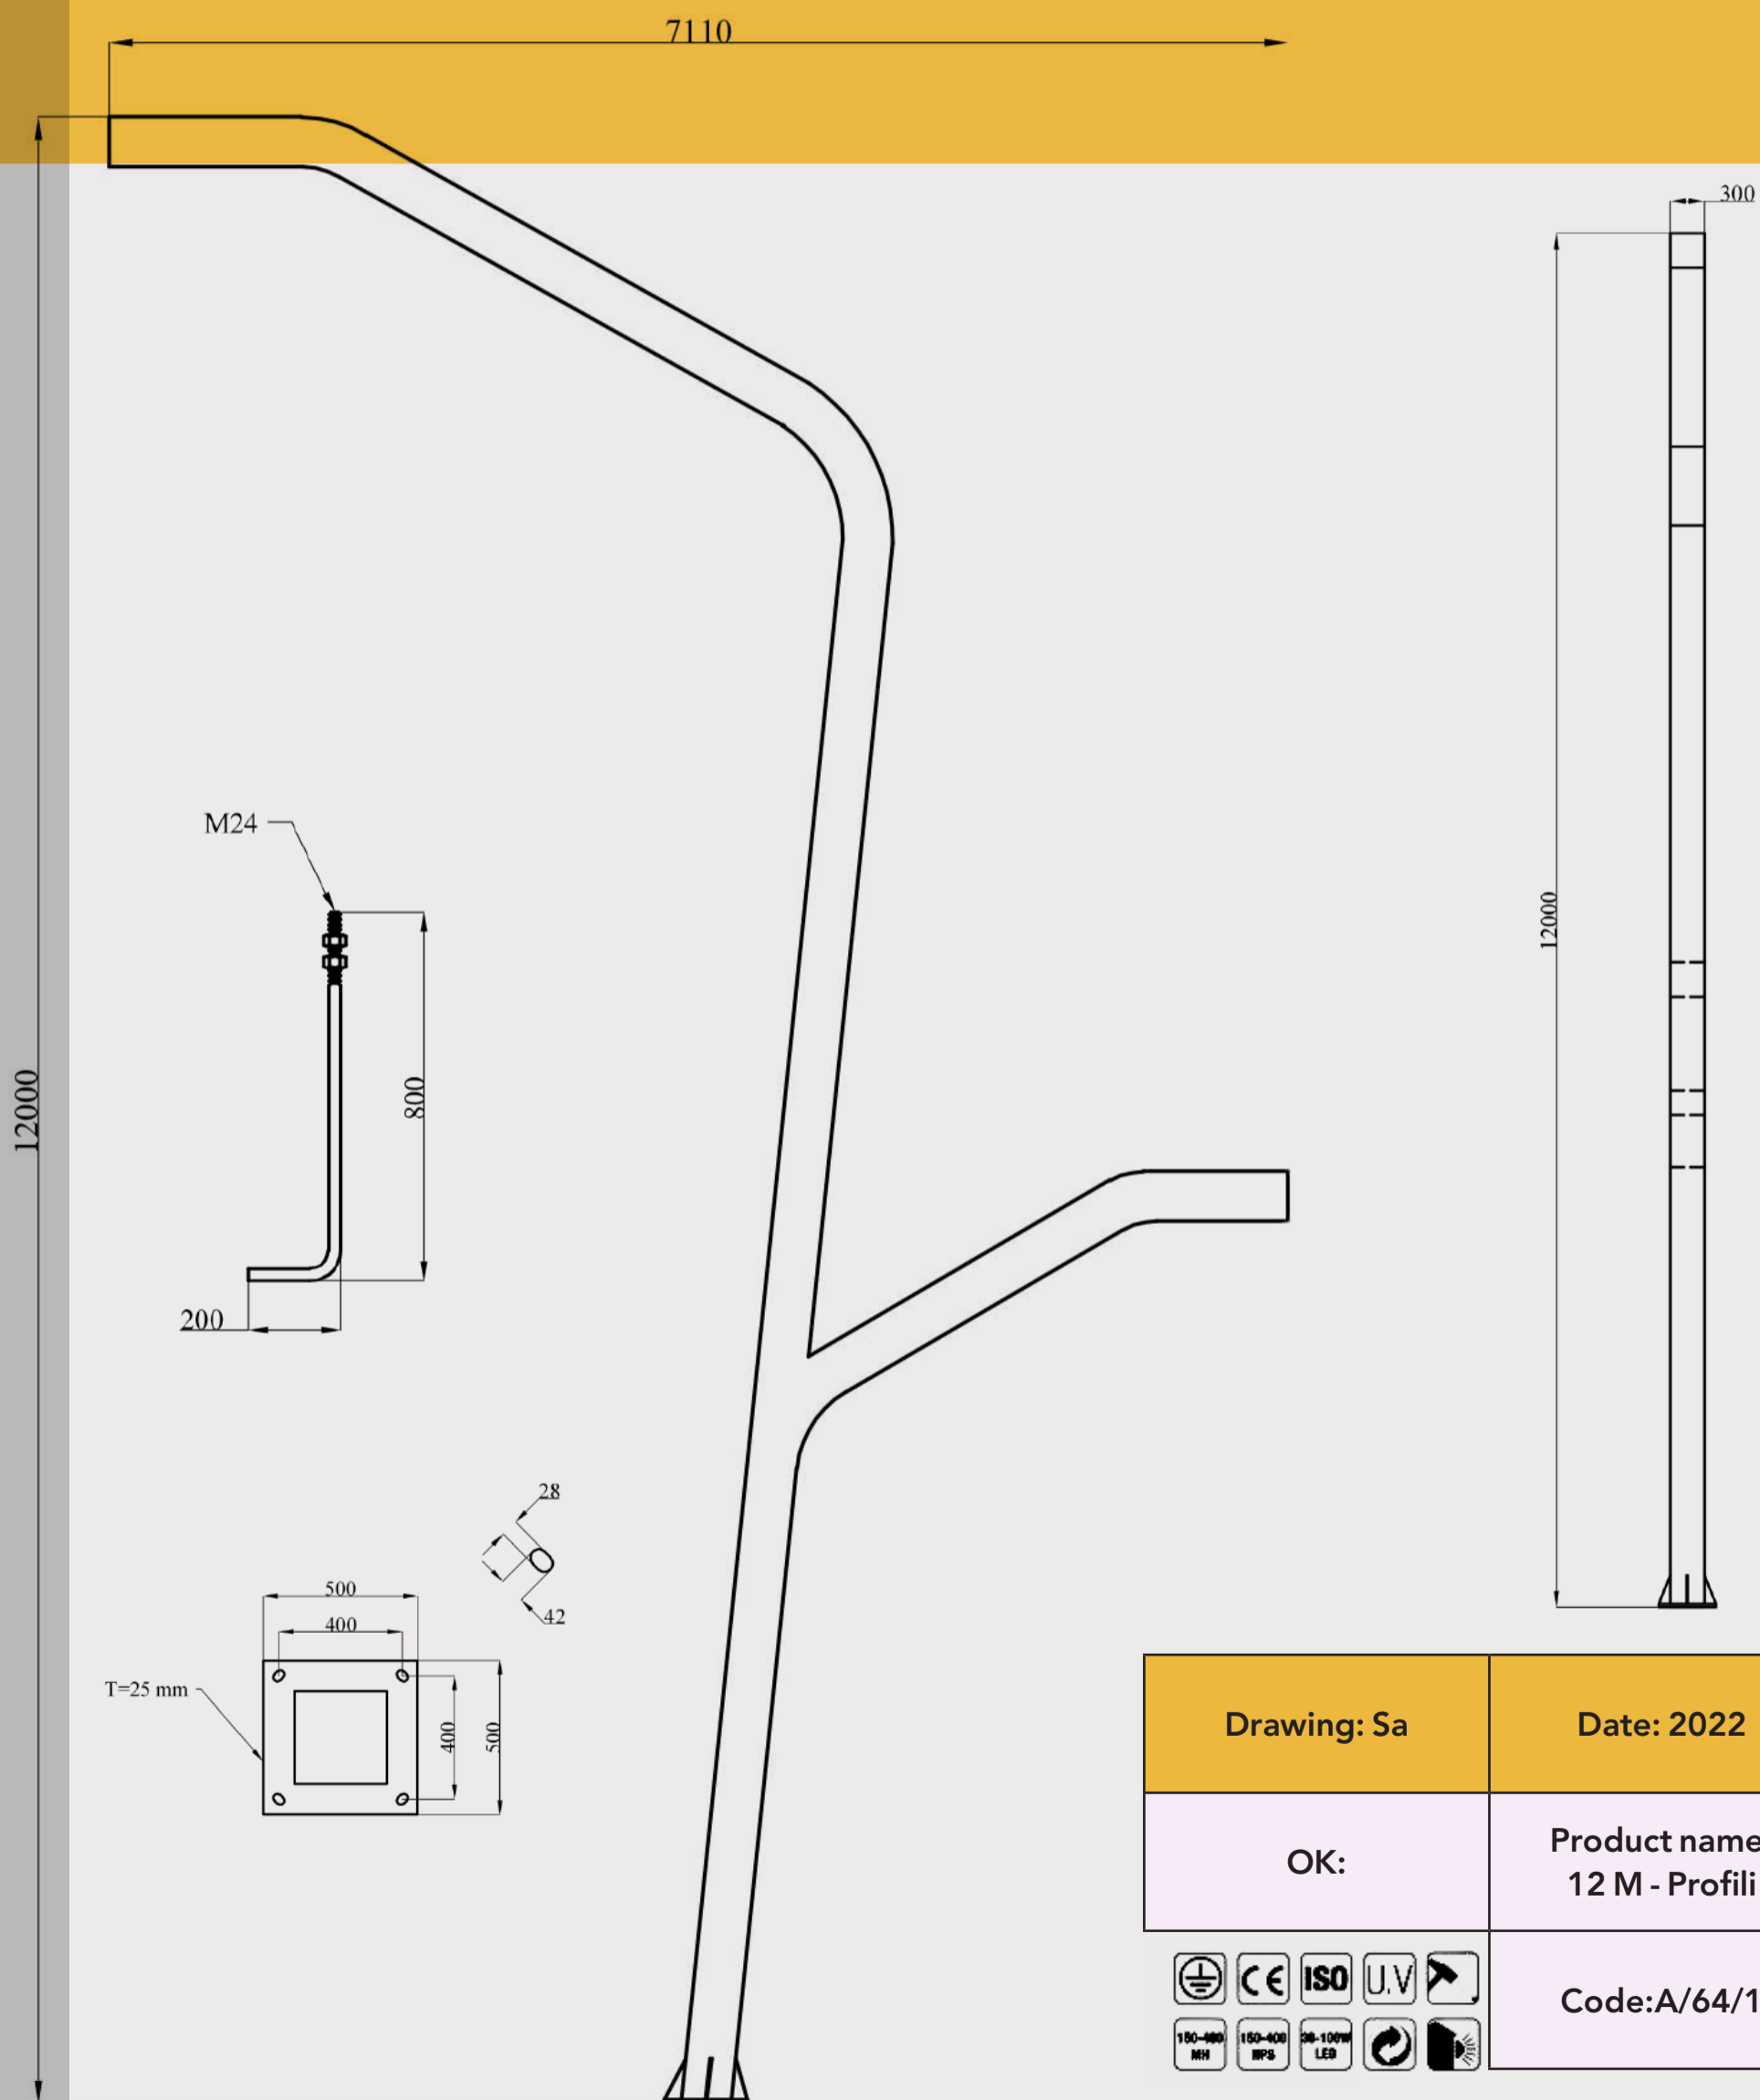

اعمده دكوري

Decorative Lighting Poles

12M

Drawing: Sa	Date: 2022
OK:	Product name: 12 M - Profili
	Code: A/64/1