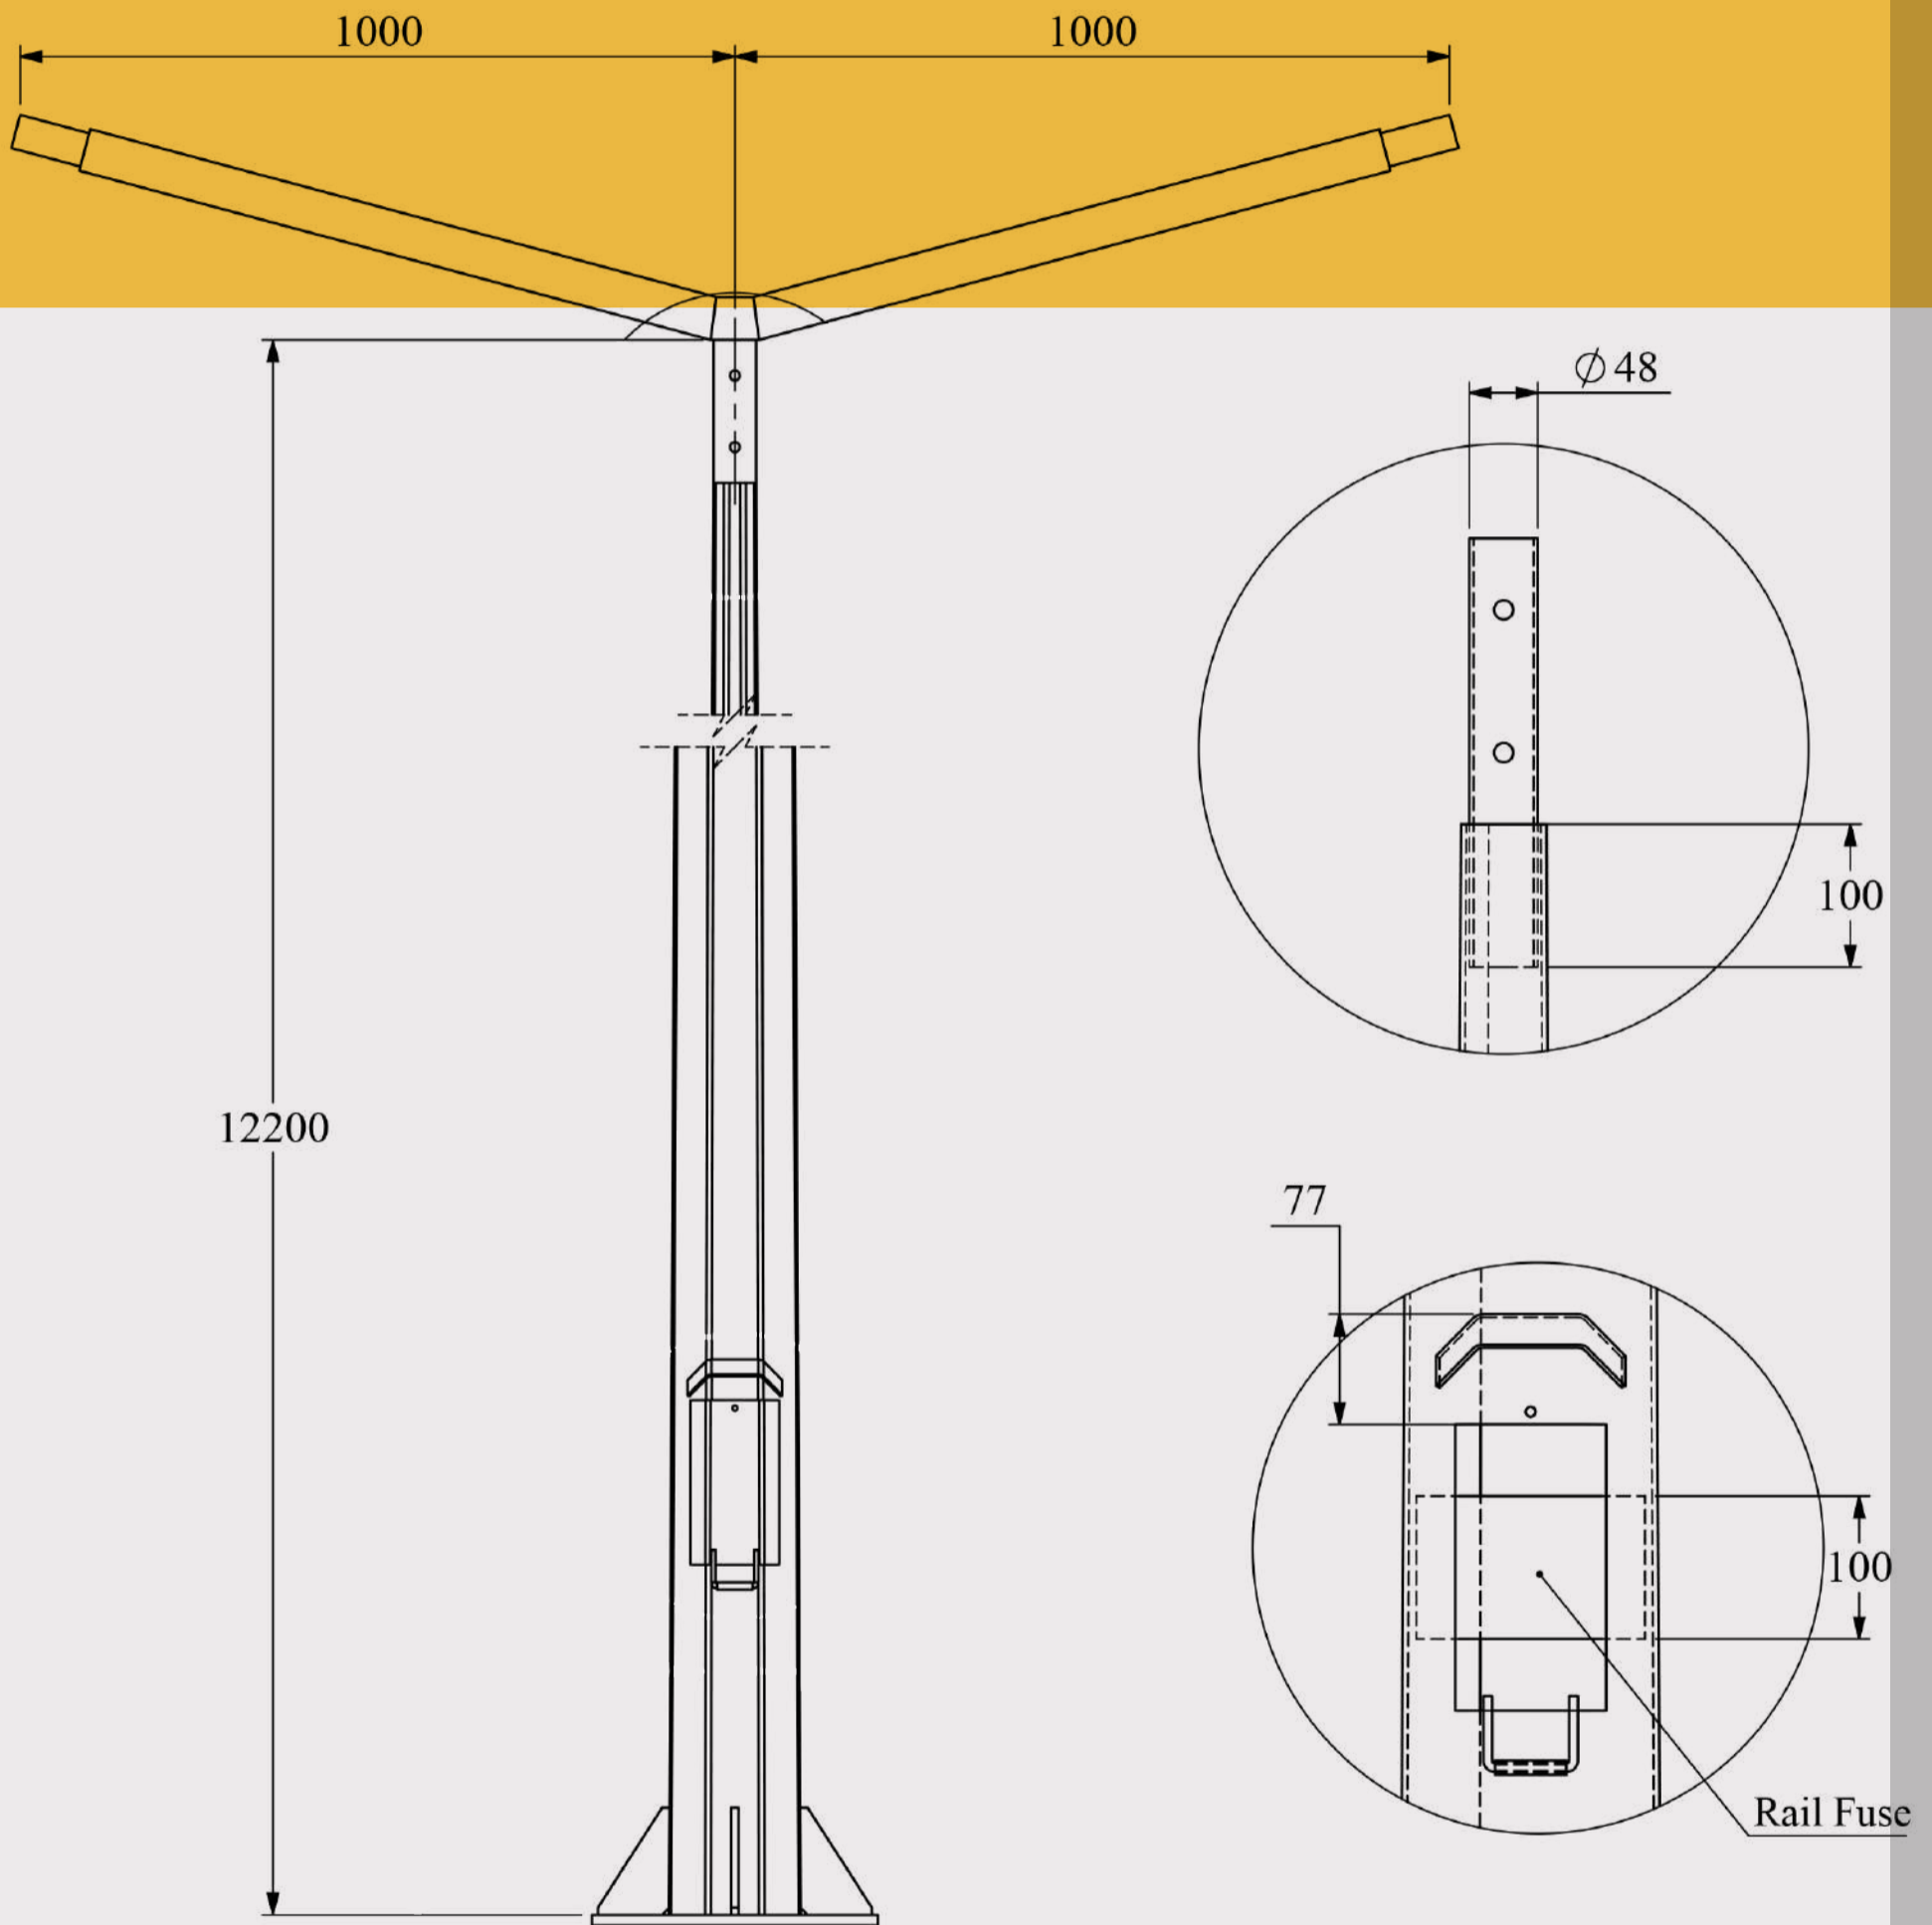

12M

Galvanized Polygon Lighting Poles

Drawing: Sa	Date: 2022
OK: Saei	Product name:
	Code: