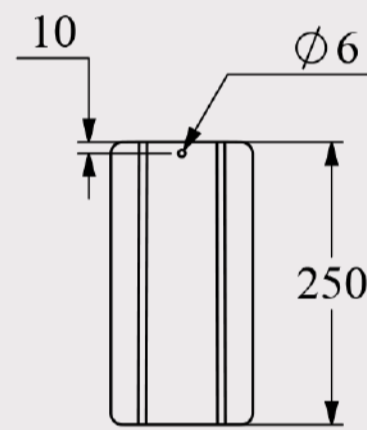

اعمده المضلع

Galvanized Polygon Lighting

10M

Poles

Drawing: Sa	Date: 2022
OK: Saei	Product name:
	Code: