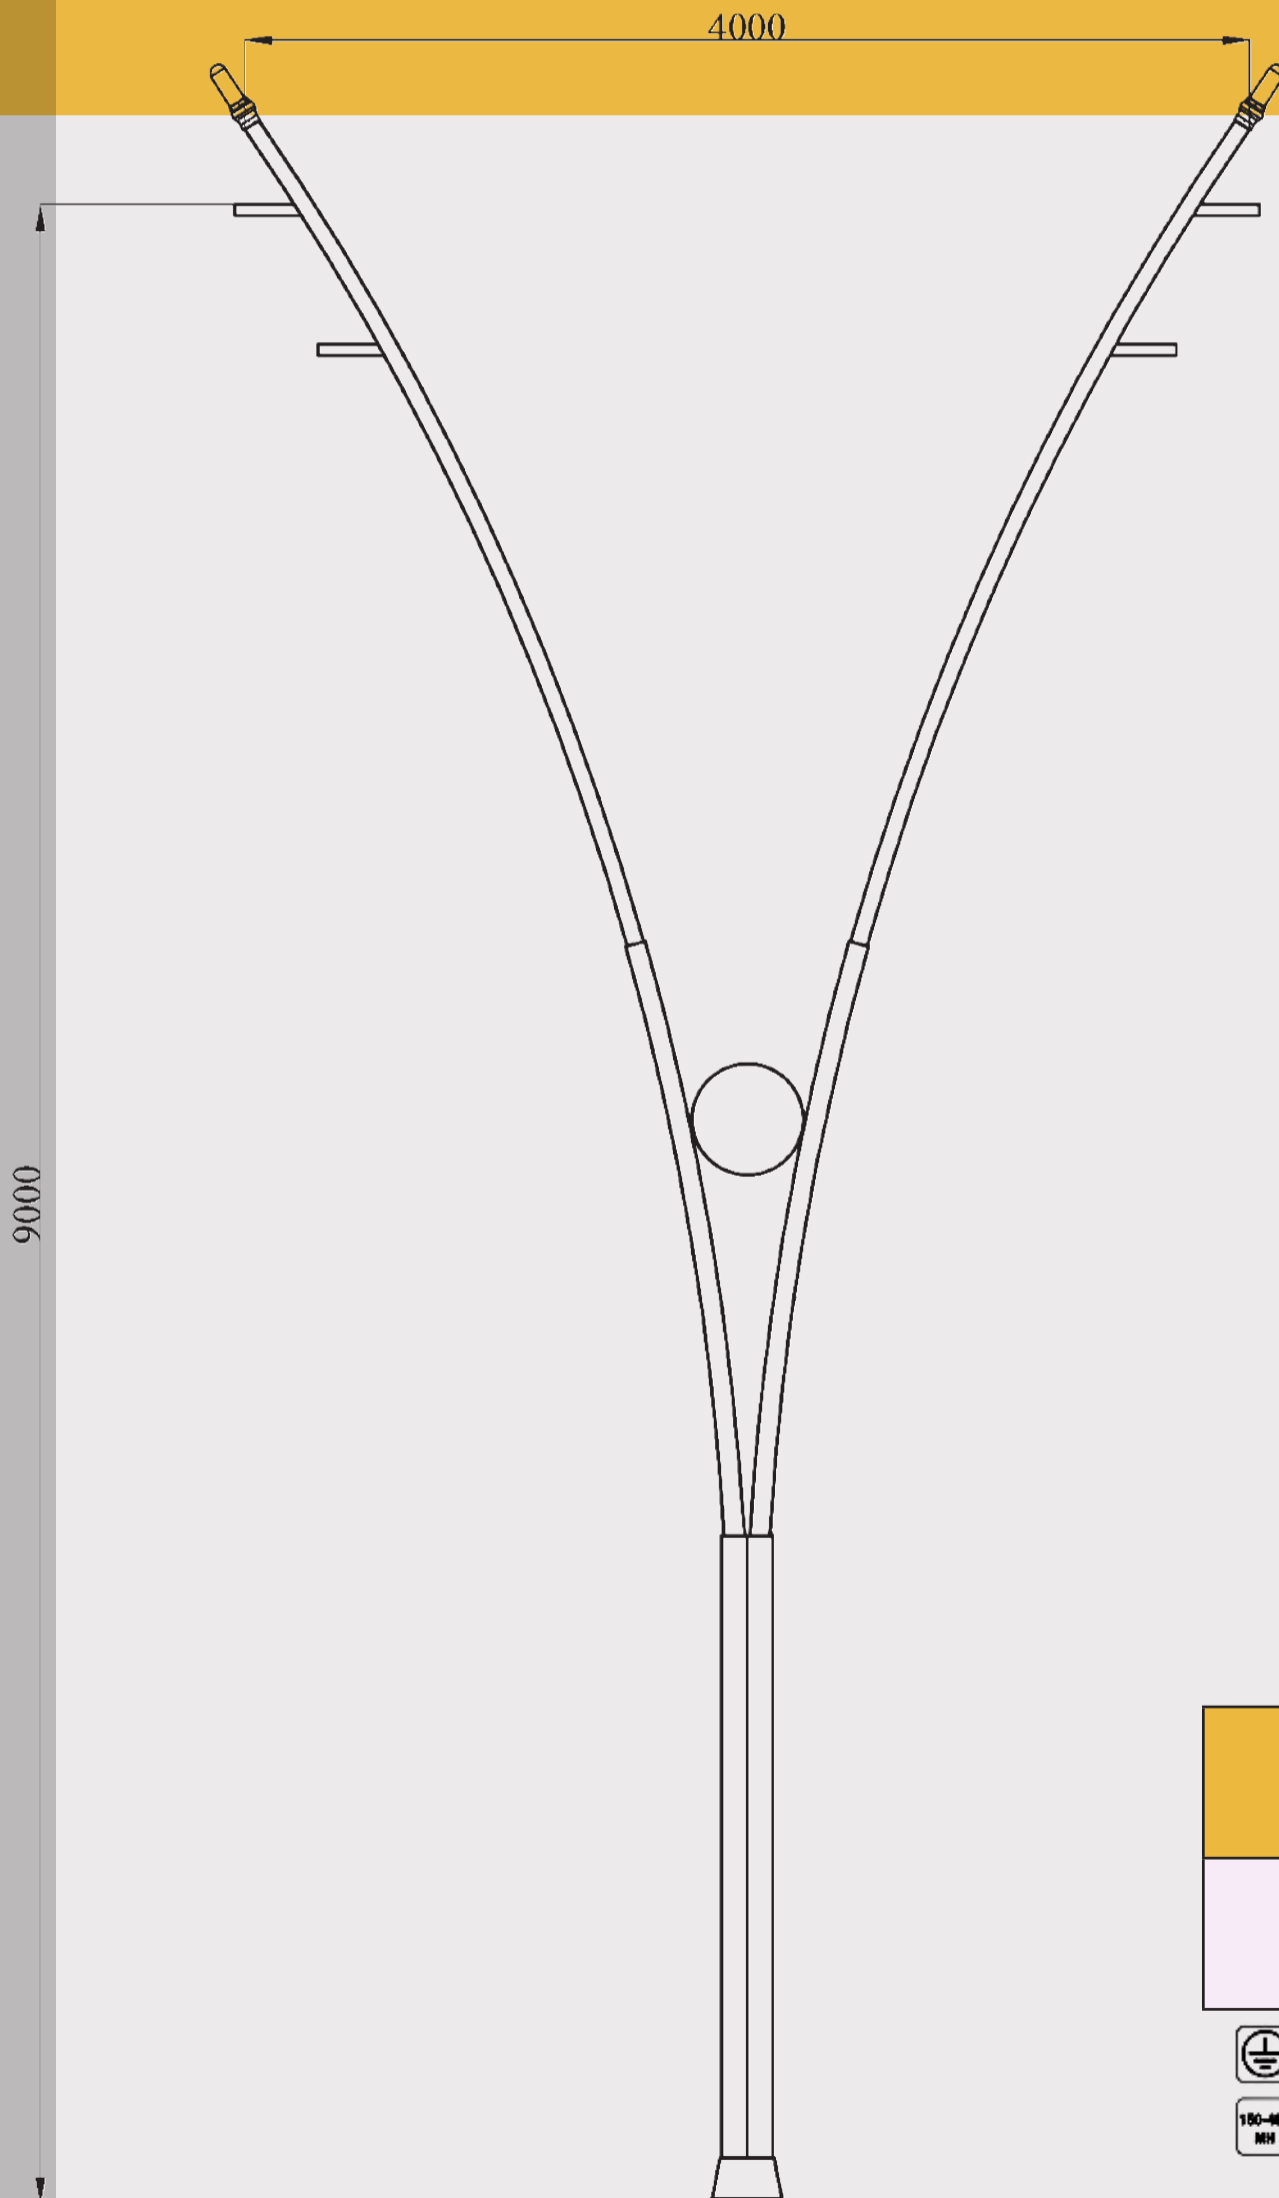

اعمده دكوري Decorative Lighting Poles

9M

Drawing: Sa	Date: 2022
OK:	Product name: 9M
	Code: A/111