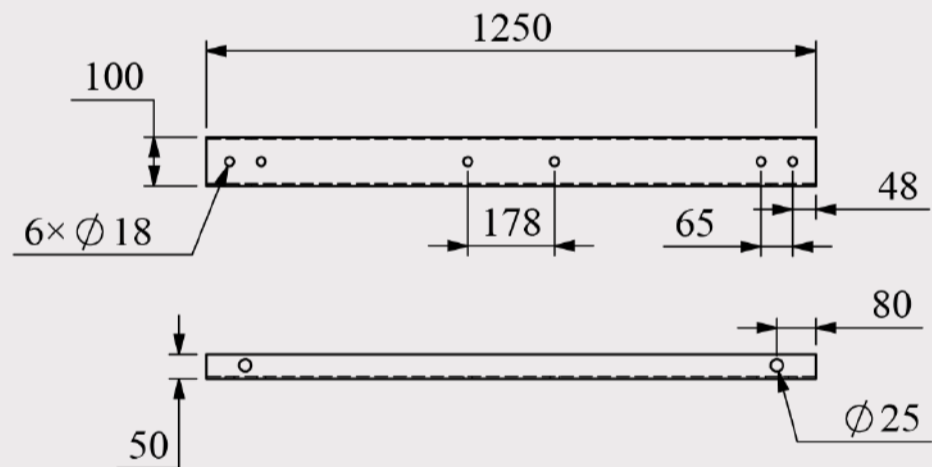

عمود نقل طاقة مدور

Rotated Power Transmission

11M

Pole

Drawing: Sa	Date: 2022
OK: Mirzadeh	Product name:
Code: