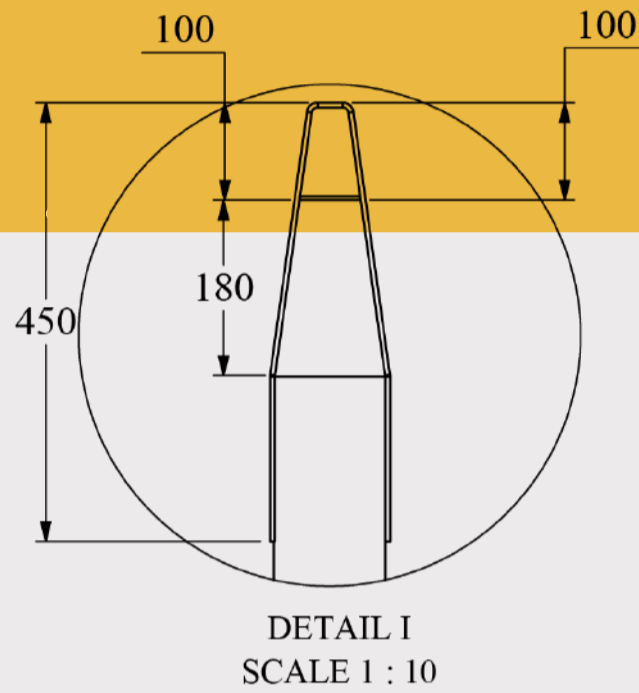

عمود نقل طاقة مدور

Rotated Power Transmission

11M

Pole

Drawing: Sa	Date: 2022
OK: Mirzadeh	Product name:
Code: