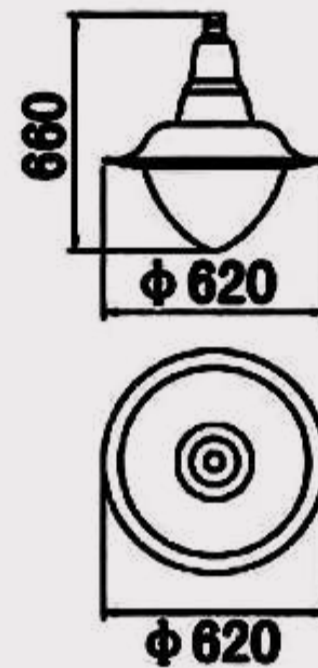

اعمده الحدائق

Garden and park Lighting Poles

6M

Drawing: Sa	Date: 2022
OK: Mirzadeh	Product name:
	Code: A/28