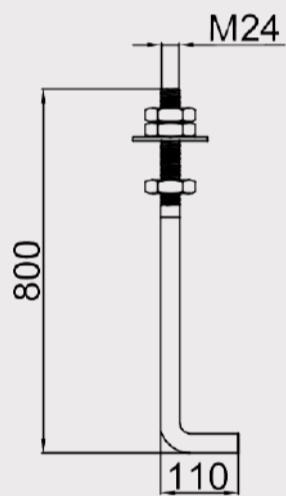

# اعمده دكوري Decorative Lighting Poles

SECTION AA

ANCHOR BOLT

BASE PLATE

Drawing: Sa	Date: 2022
OK: Saei	Product name: 9M
   	Code: A/101
    	