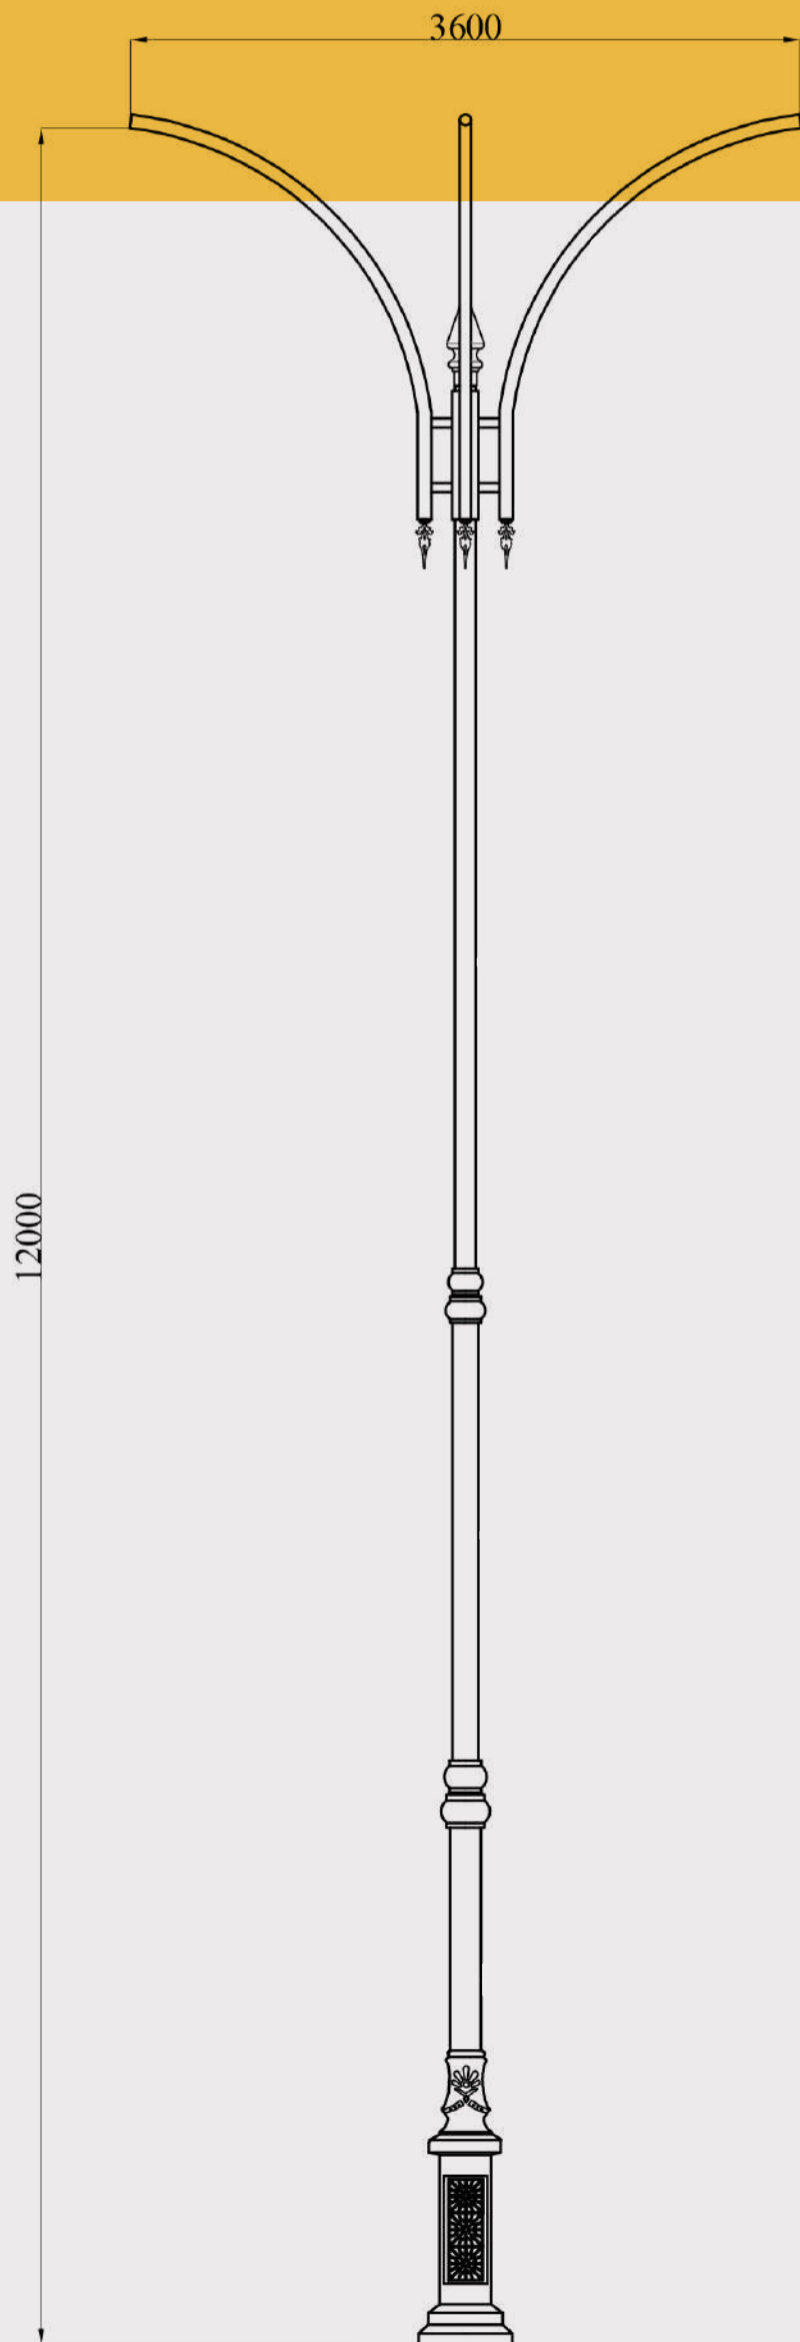

اعمده دكوري

Decorative Lighting Poles

9M

Drawing: Sa	Date: 2022
OK:	Product name: 9M
	Code: A/73