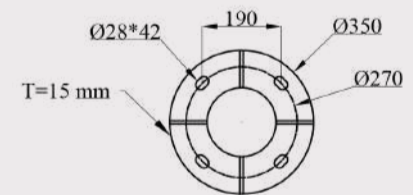

اعمده دكوري

Decorative Lighting Poles

10M

Drawing: Sa	Date: 2022
OK:	Product name: 10M
	Code:A/114