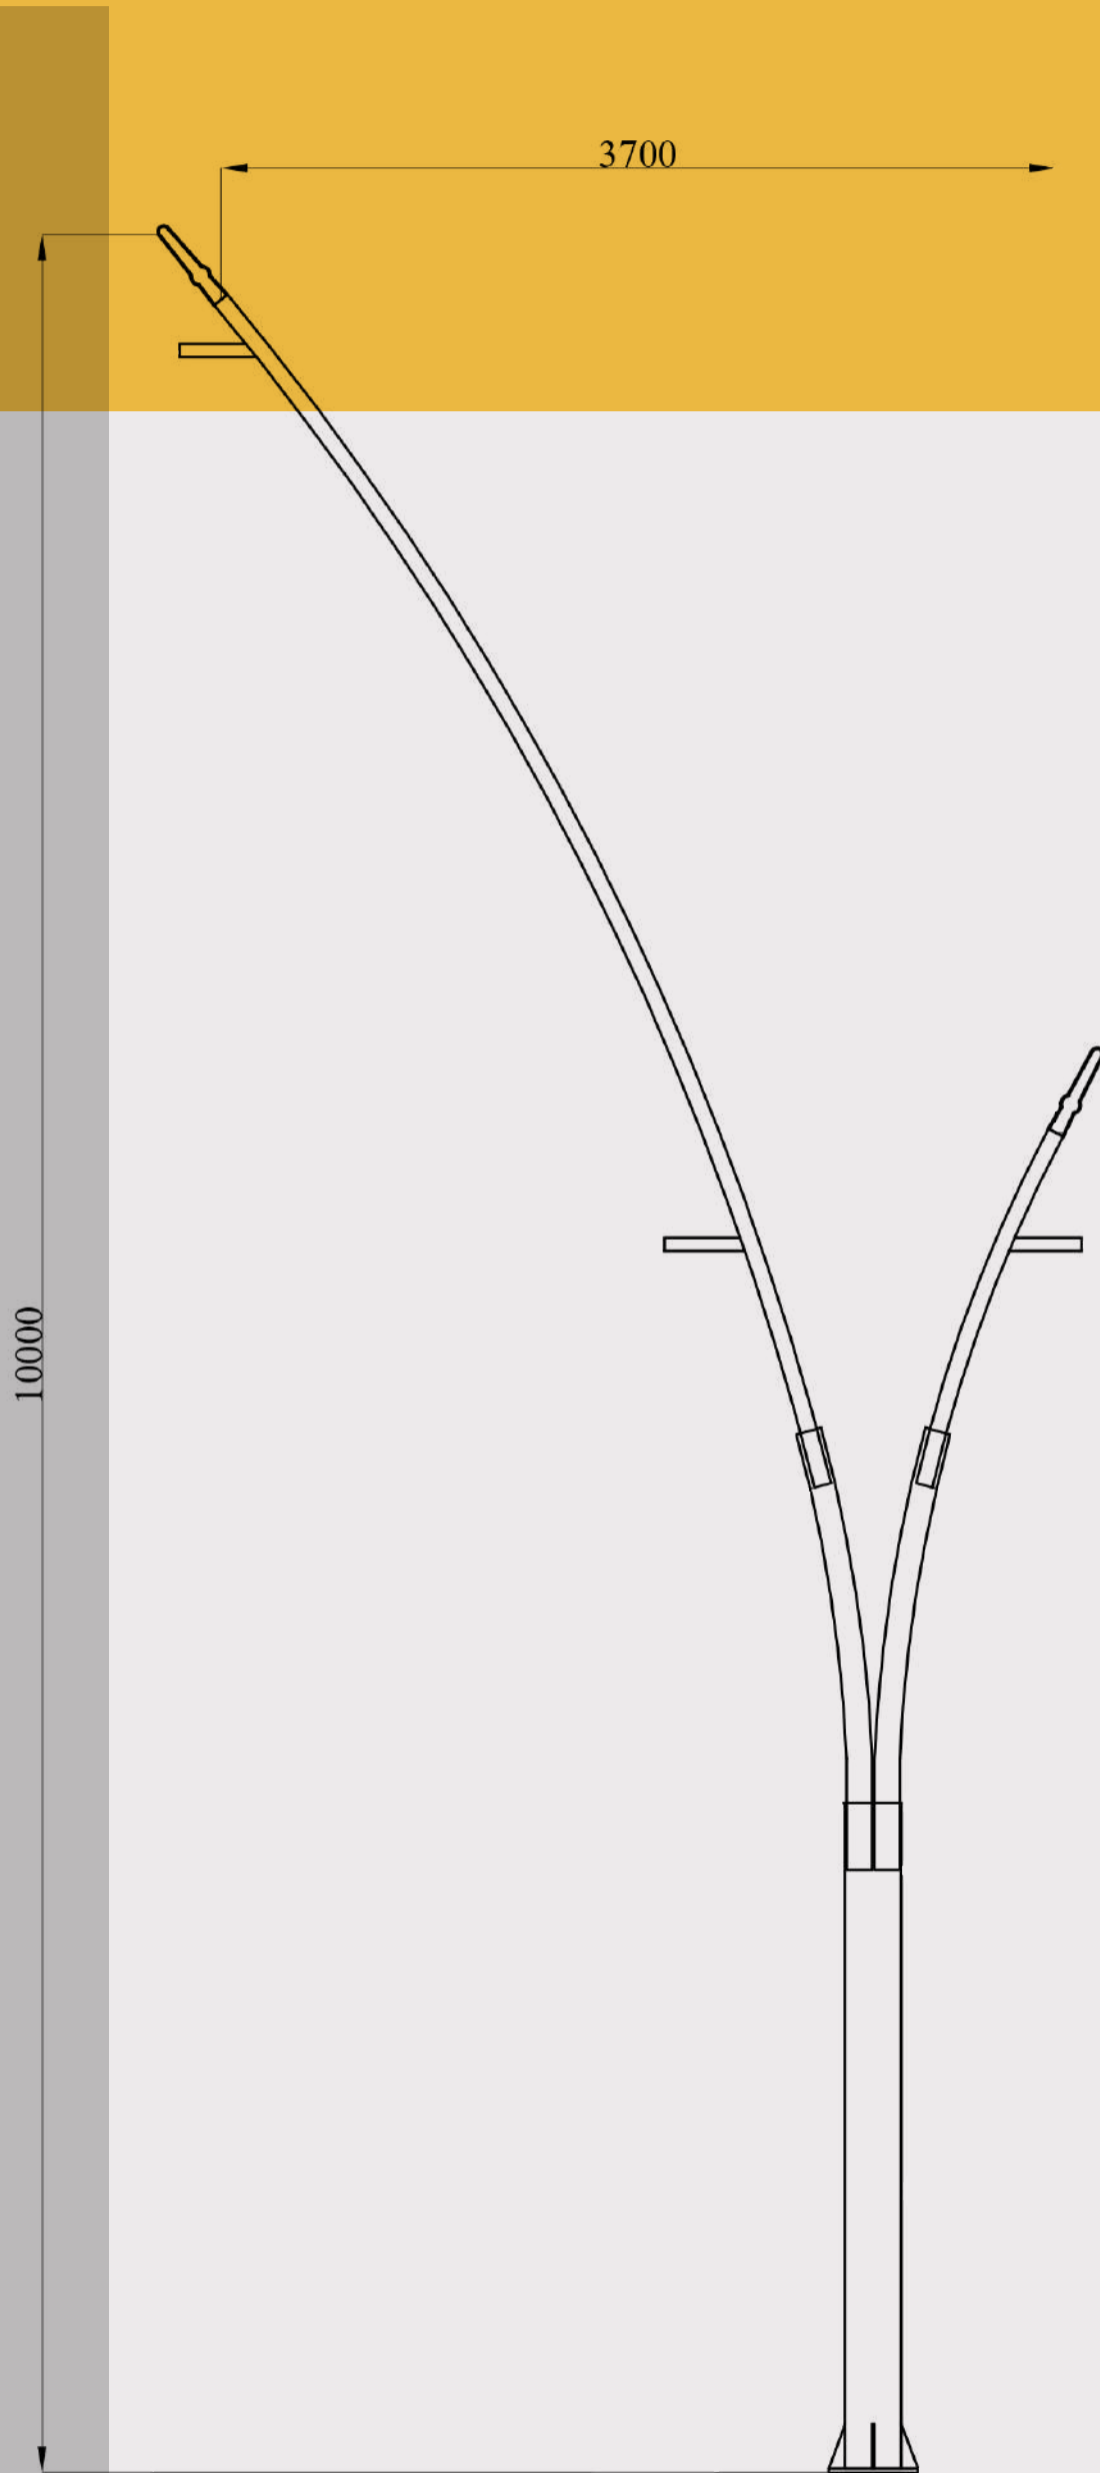

اعمده دكوري

Decorative Lighting Poles

10M

Drawing: Sa	Date: 2022
OK: Saei	Product name: 10M
 	Code: A/104