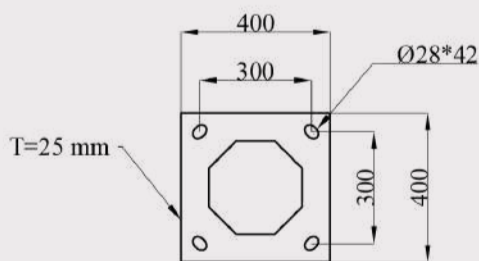

14M

اعمده دکوري Decorative Lighting Poles

Drawing: Sa	Date: 2022
OK: Mirzadeh & Ahmadzadeh	Product name: 14M
	Code: A/105