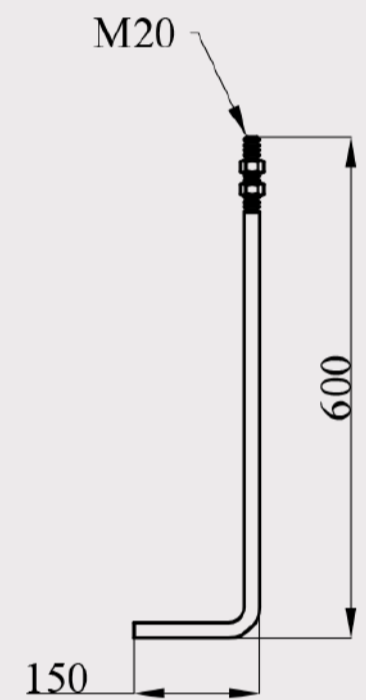

اعمده دکوري Decorative Lighting Poles

12M

Drawing: Sa	Date: 2022
OK: Saei	Product name:
	Code: A/113