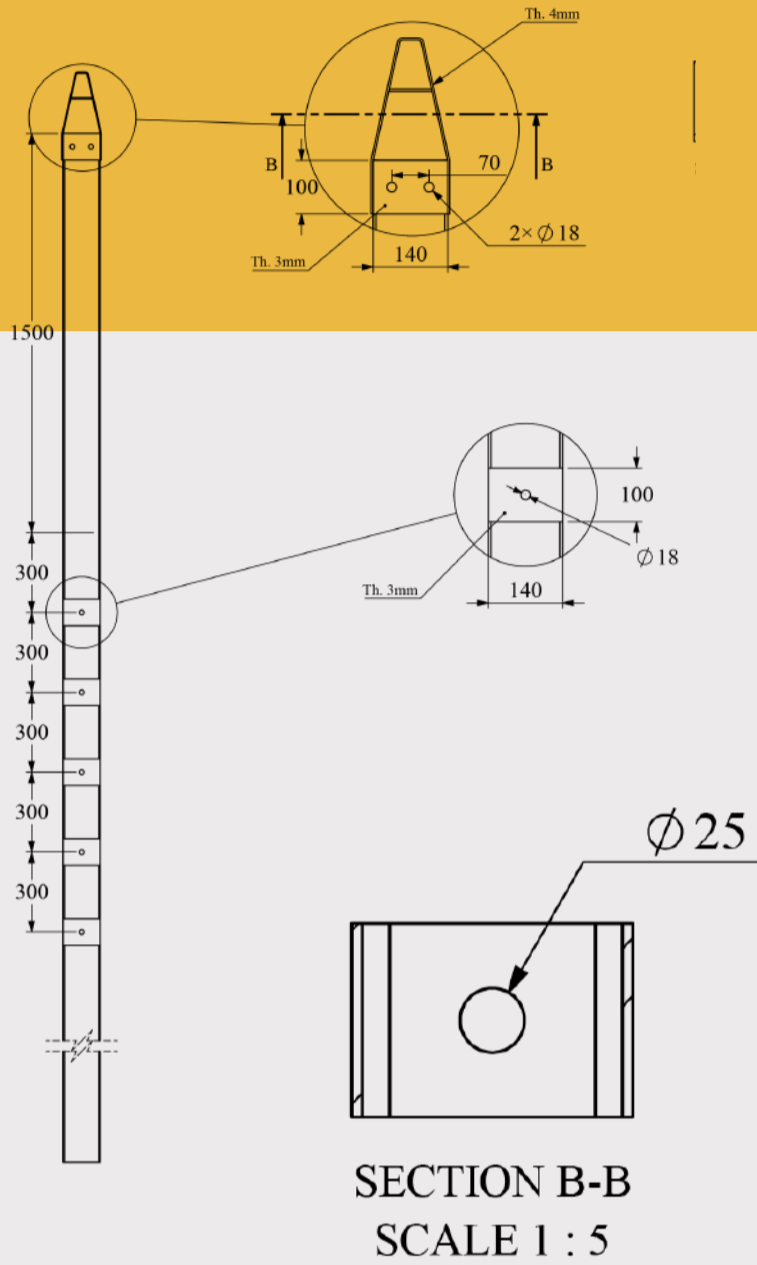

عمود نقل طاقة مشبك

11M

Clamp Power Transmission Pole

Drawing: Sa	Date: 2022
OK: Mirzadeh	Product name:
Code: