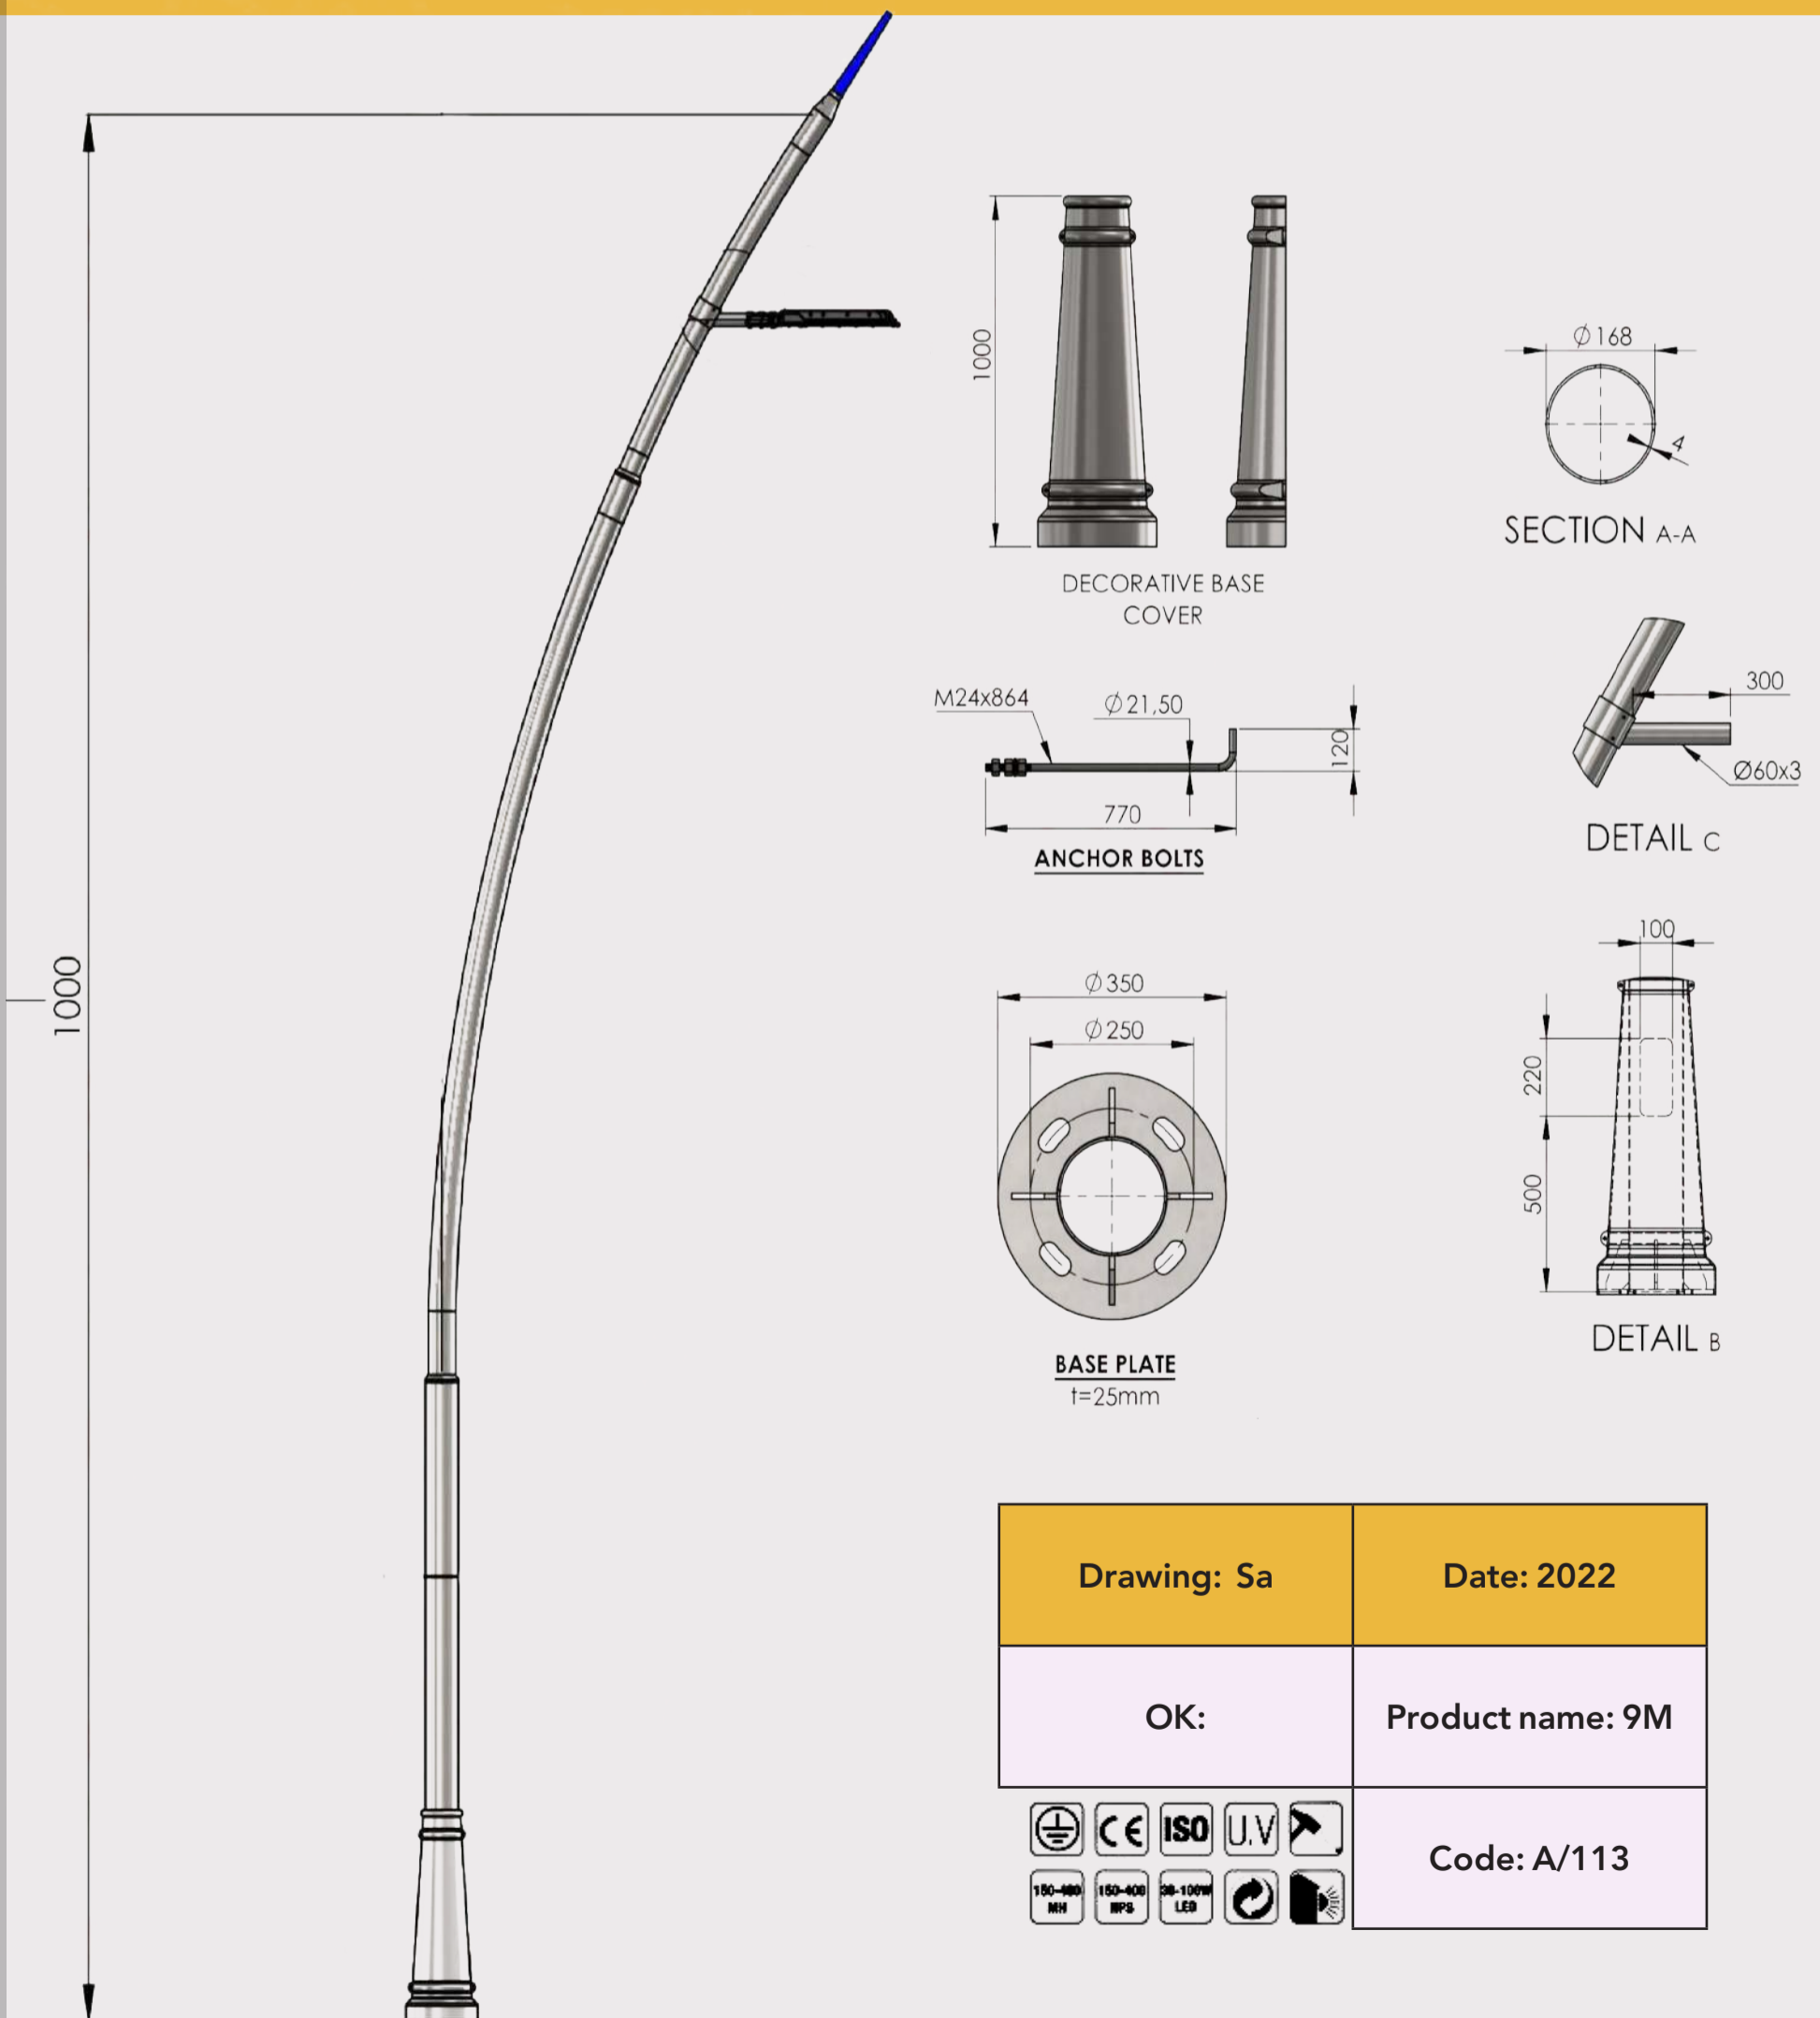

اعمده دكوري Decorative Lighting Poles

9M

Drawing: Sa	Date: 2022
OK:	Product name: 9M
	Code: A/113