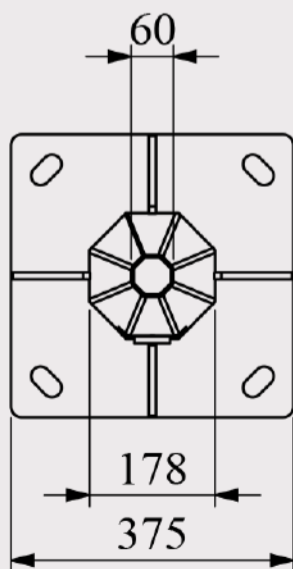

اعمده المضلع

Galvanized Polygon Lighting

10M

Poles

Drawing: Sa	Date: 2022
OK: Saei	Product name:
	Code: