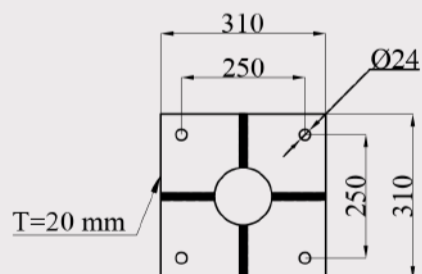

10.3M

اعمده دکوري Decorative Lighting Poles

Drawing: Sa	Date: 2022
OK: Mirzadeh	Product name: 10.3M
 	Code:A/116