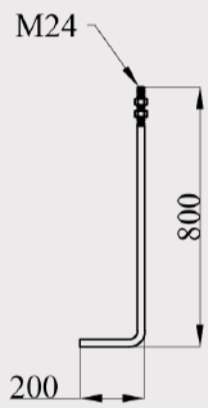

12M

اعمده دکوري Decorative Lighting Poles

Drawing: Sa	Date: 2022
OK: Saei	Product name: 12M
 	Code: A/108