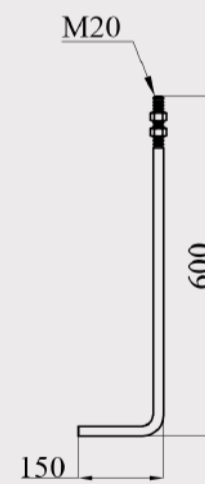

اعمده دكوري

Decorative Lighting Poles

9M

Drawing: Sa	Date: 2022
OK:	Product name: 9M
	Code: A/110