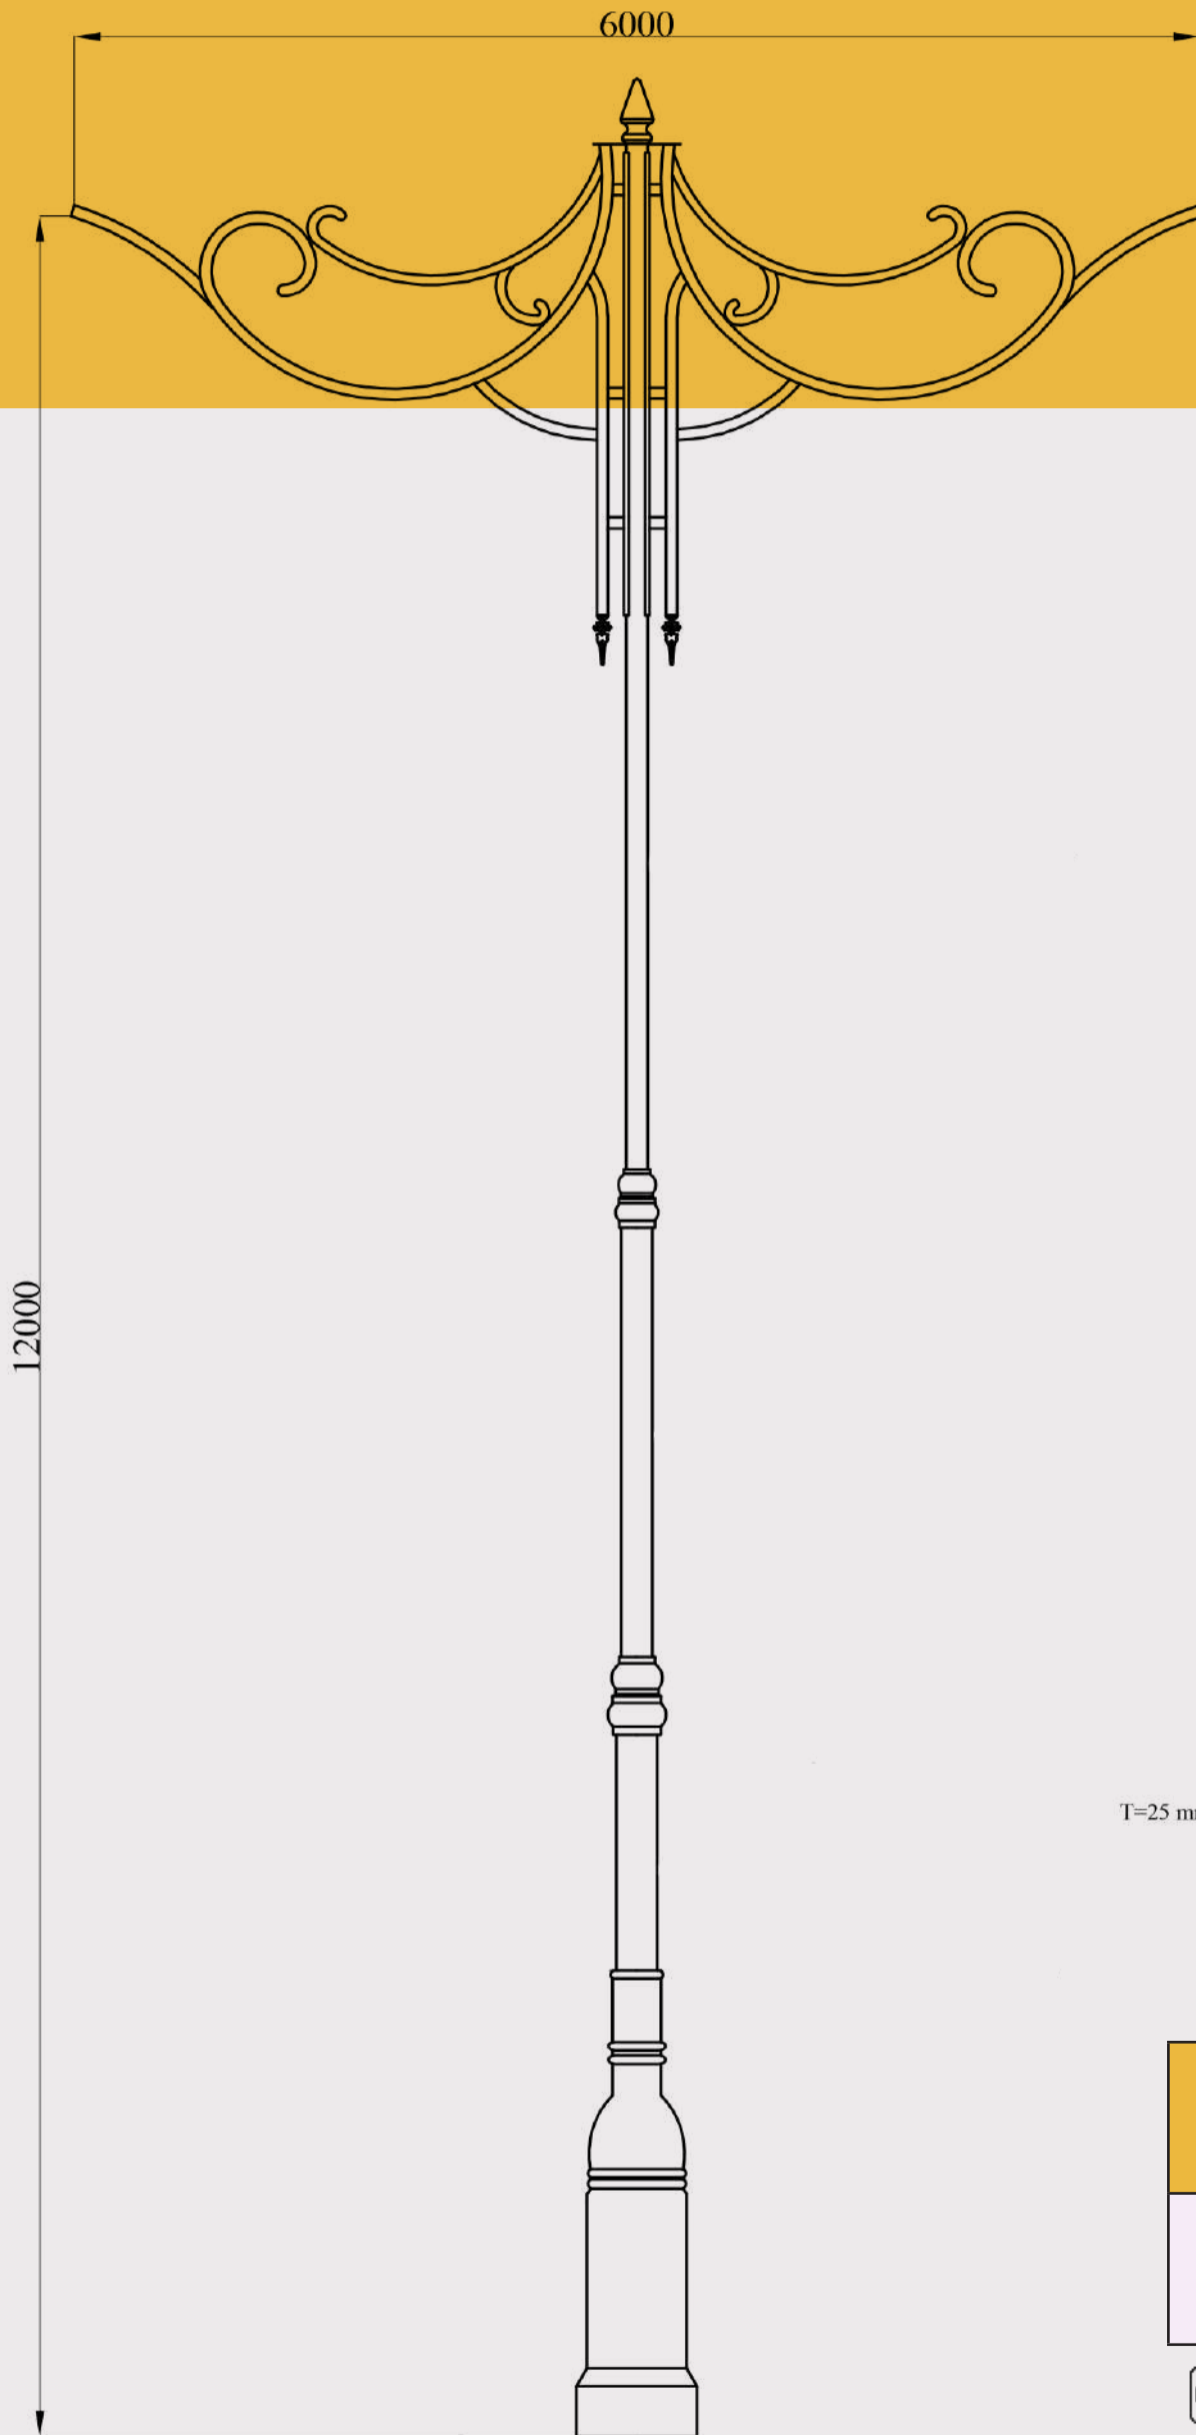

اعمده دکوري

Decorative Lighting Poles

12M

Drawing: Sa	Date: 2022
OK: Saei	Product name: 12M
	Code: A/55