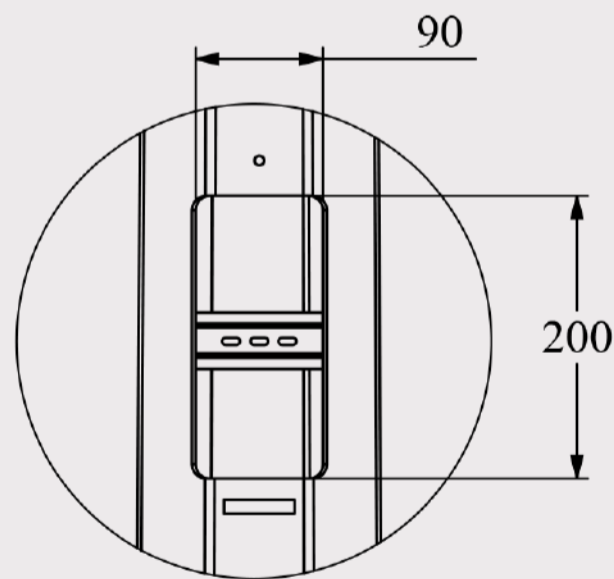

اعمده المضلع

Galvanized Polygon Lighting

10M

Poles

Drawing: Sa	Date: 2022
OK: Saei	Product name:
	Code: