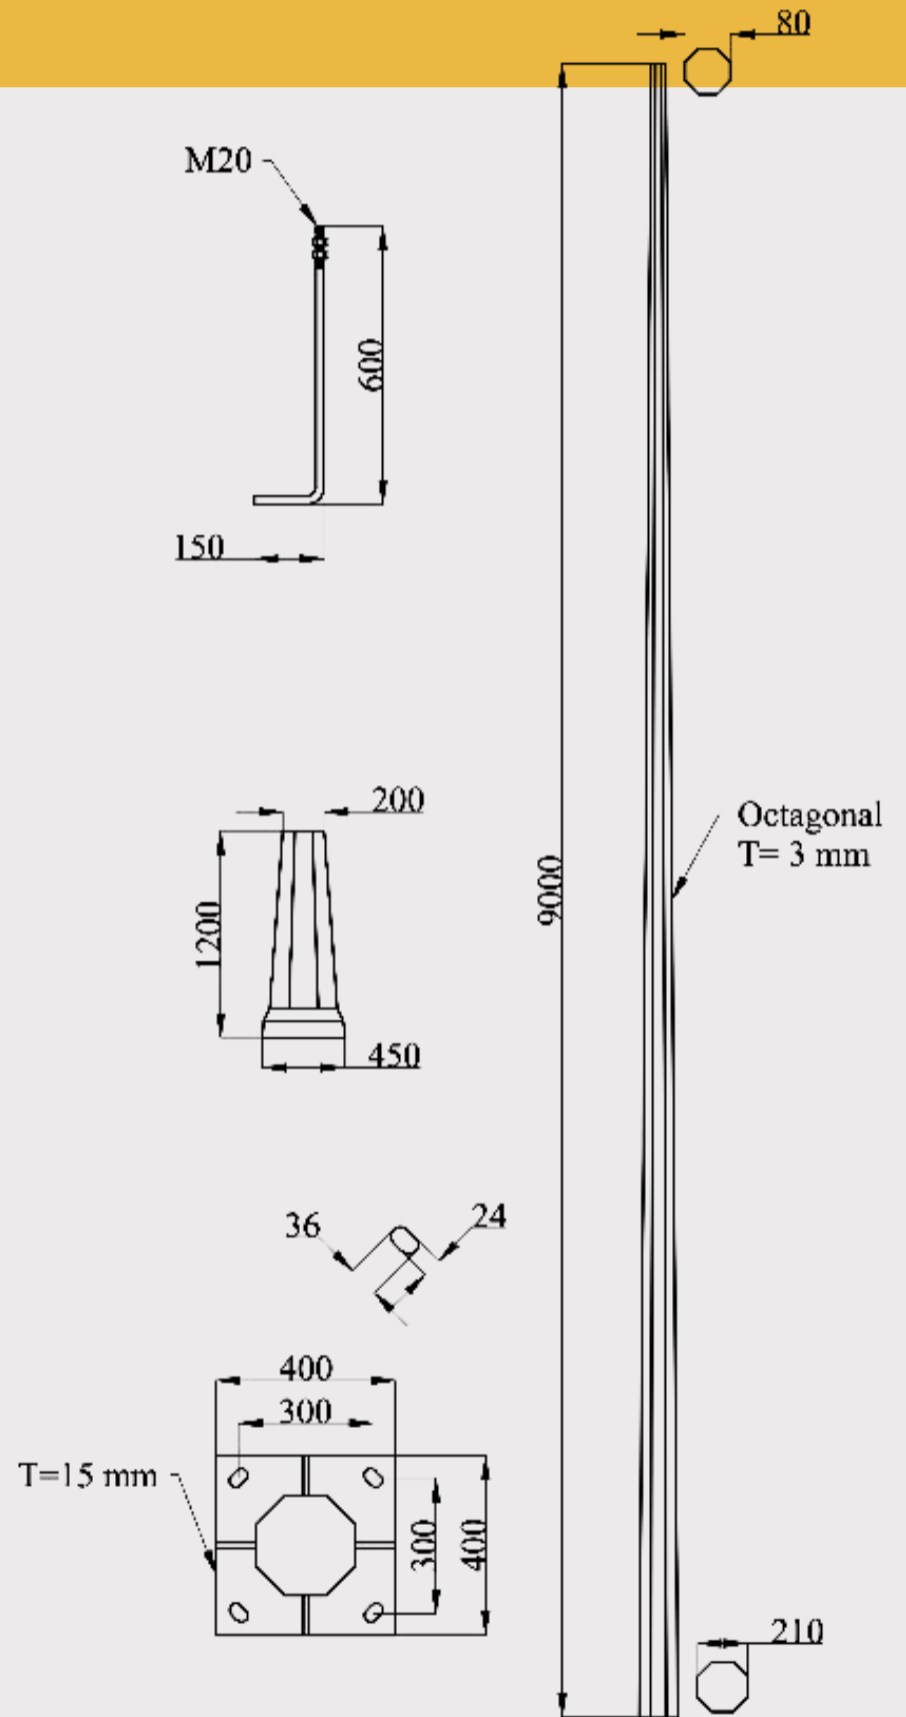

اعمده دکوري Decorative Lighting Poles

9M

Drawing: Sa	Date: 2022
OK: Saei	Product name: 9M
	Code: A/23