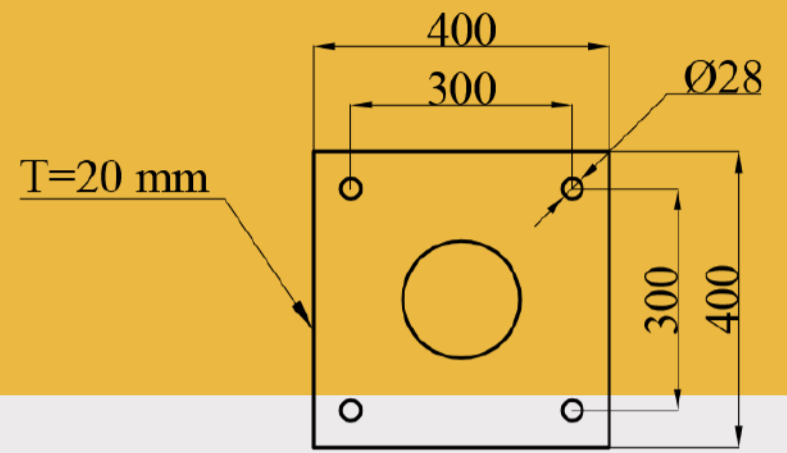

اعمده دكوري

Decorative Lighting Poles

9M

Drawing: Sa	Date: 2022
OK:	Product name: 9M
	Code: A/73