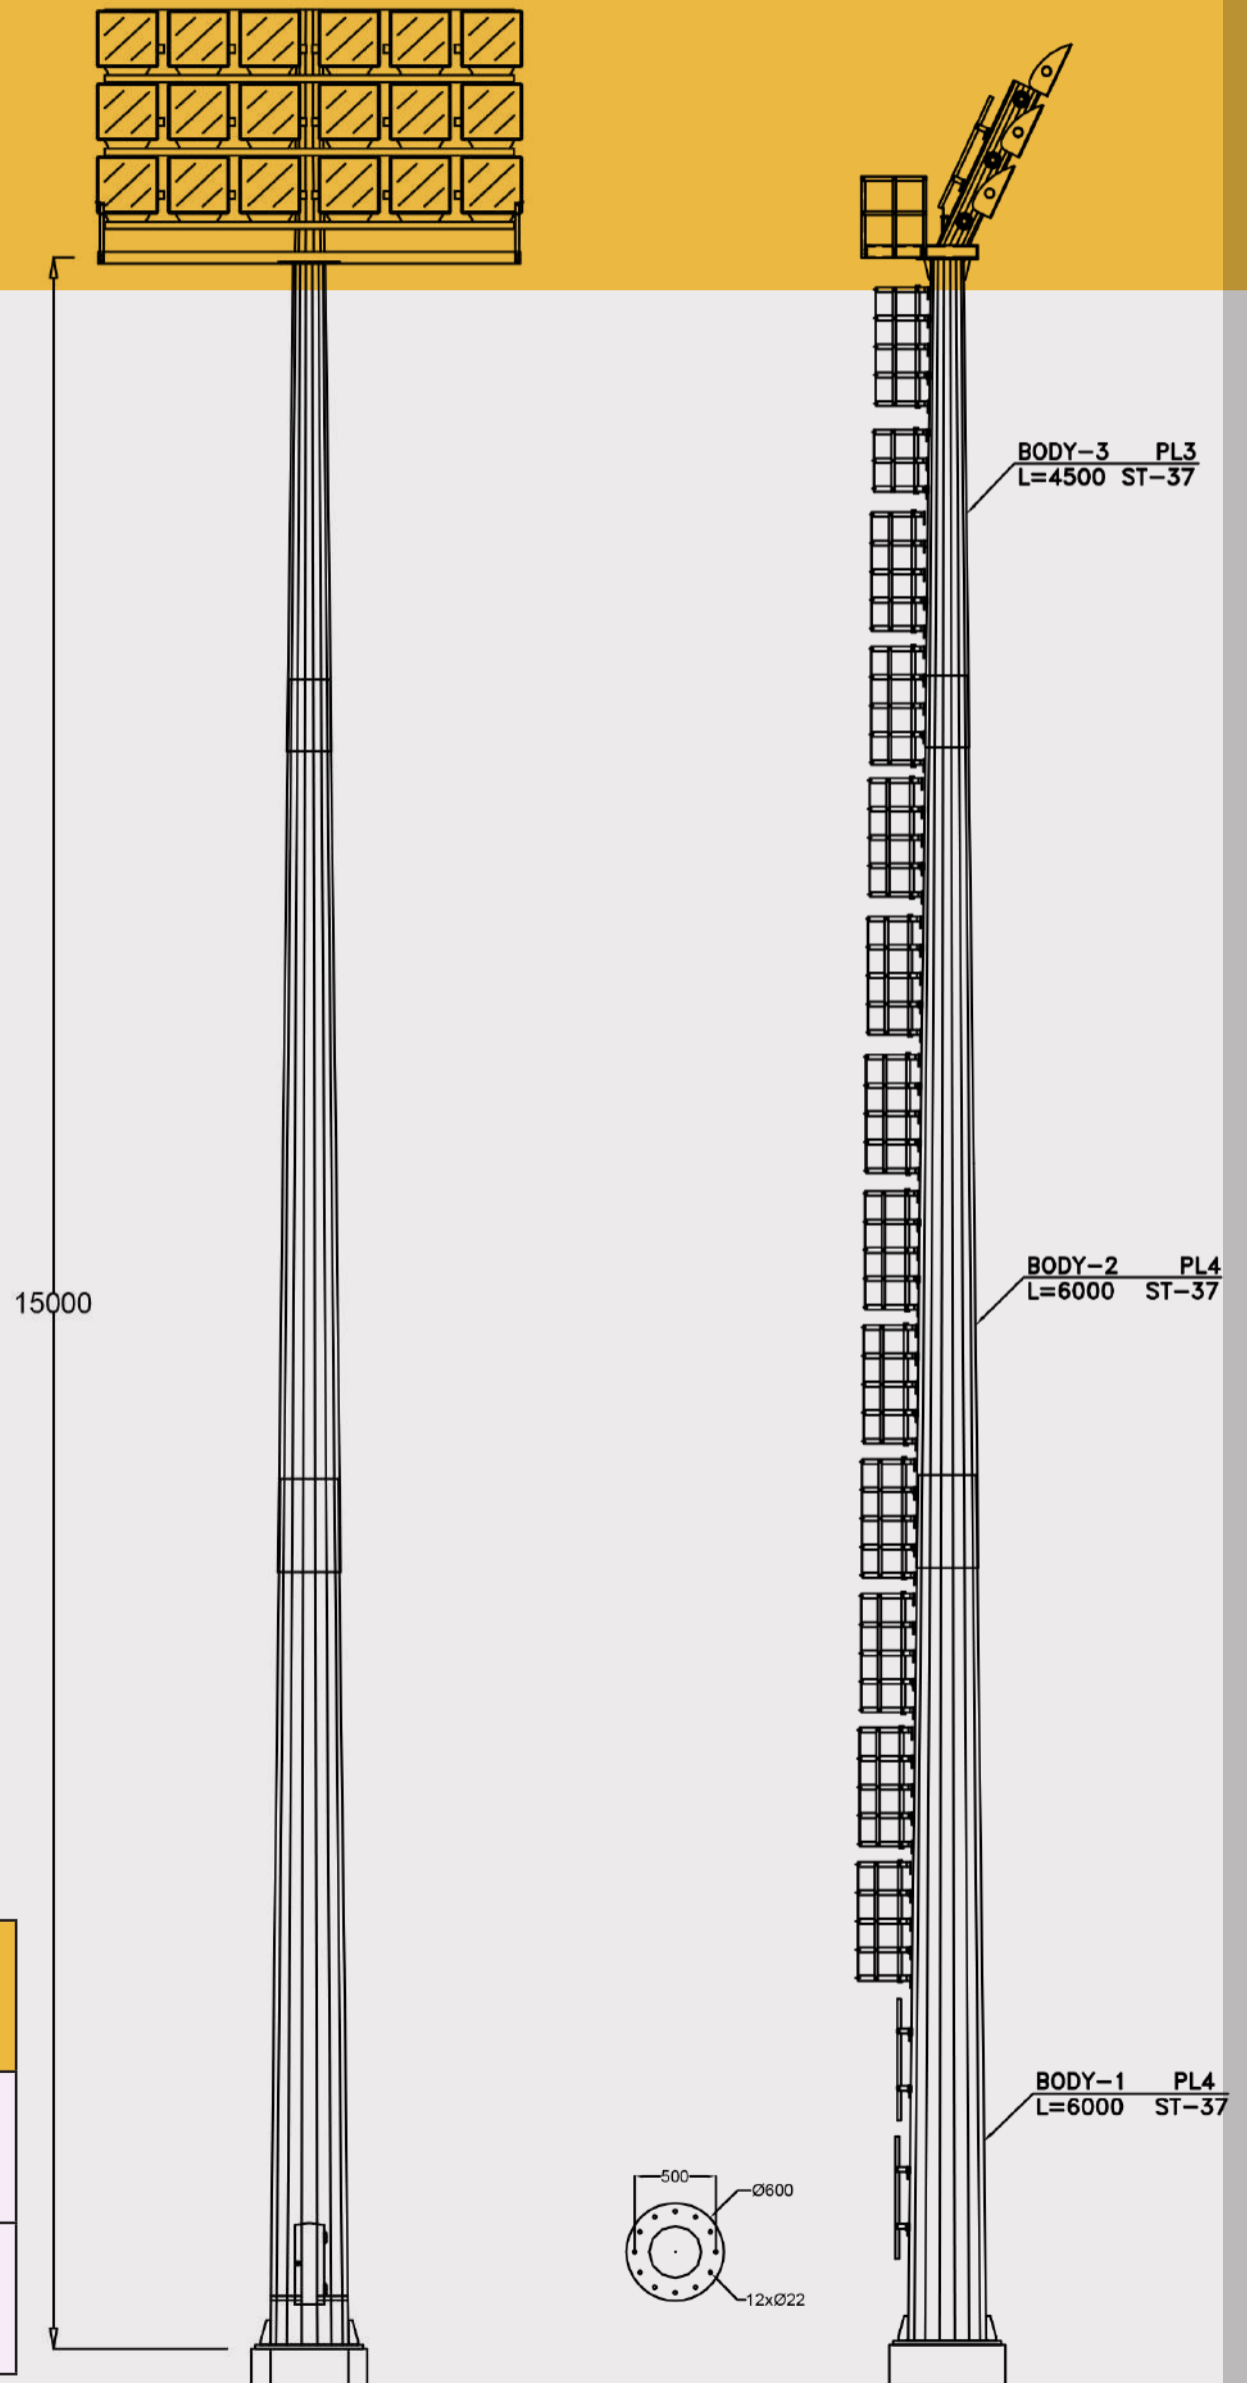

15M

ابراج انارة الملاعب والساحات Arenas and Stadium Lighting Poles

Drawing: Sa	Date: 2022
OK: Mirzadeh	Product name:
Code: