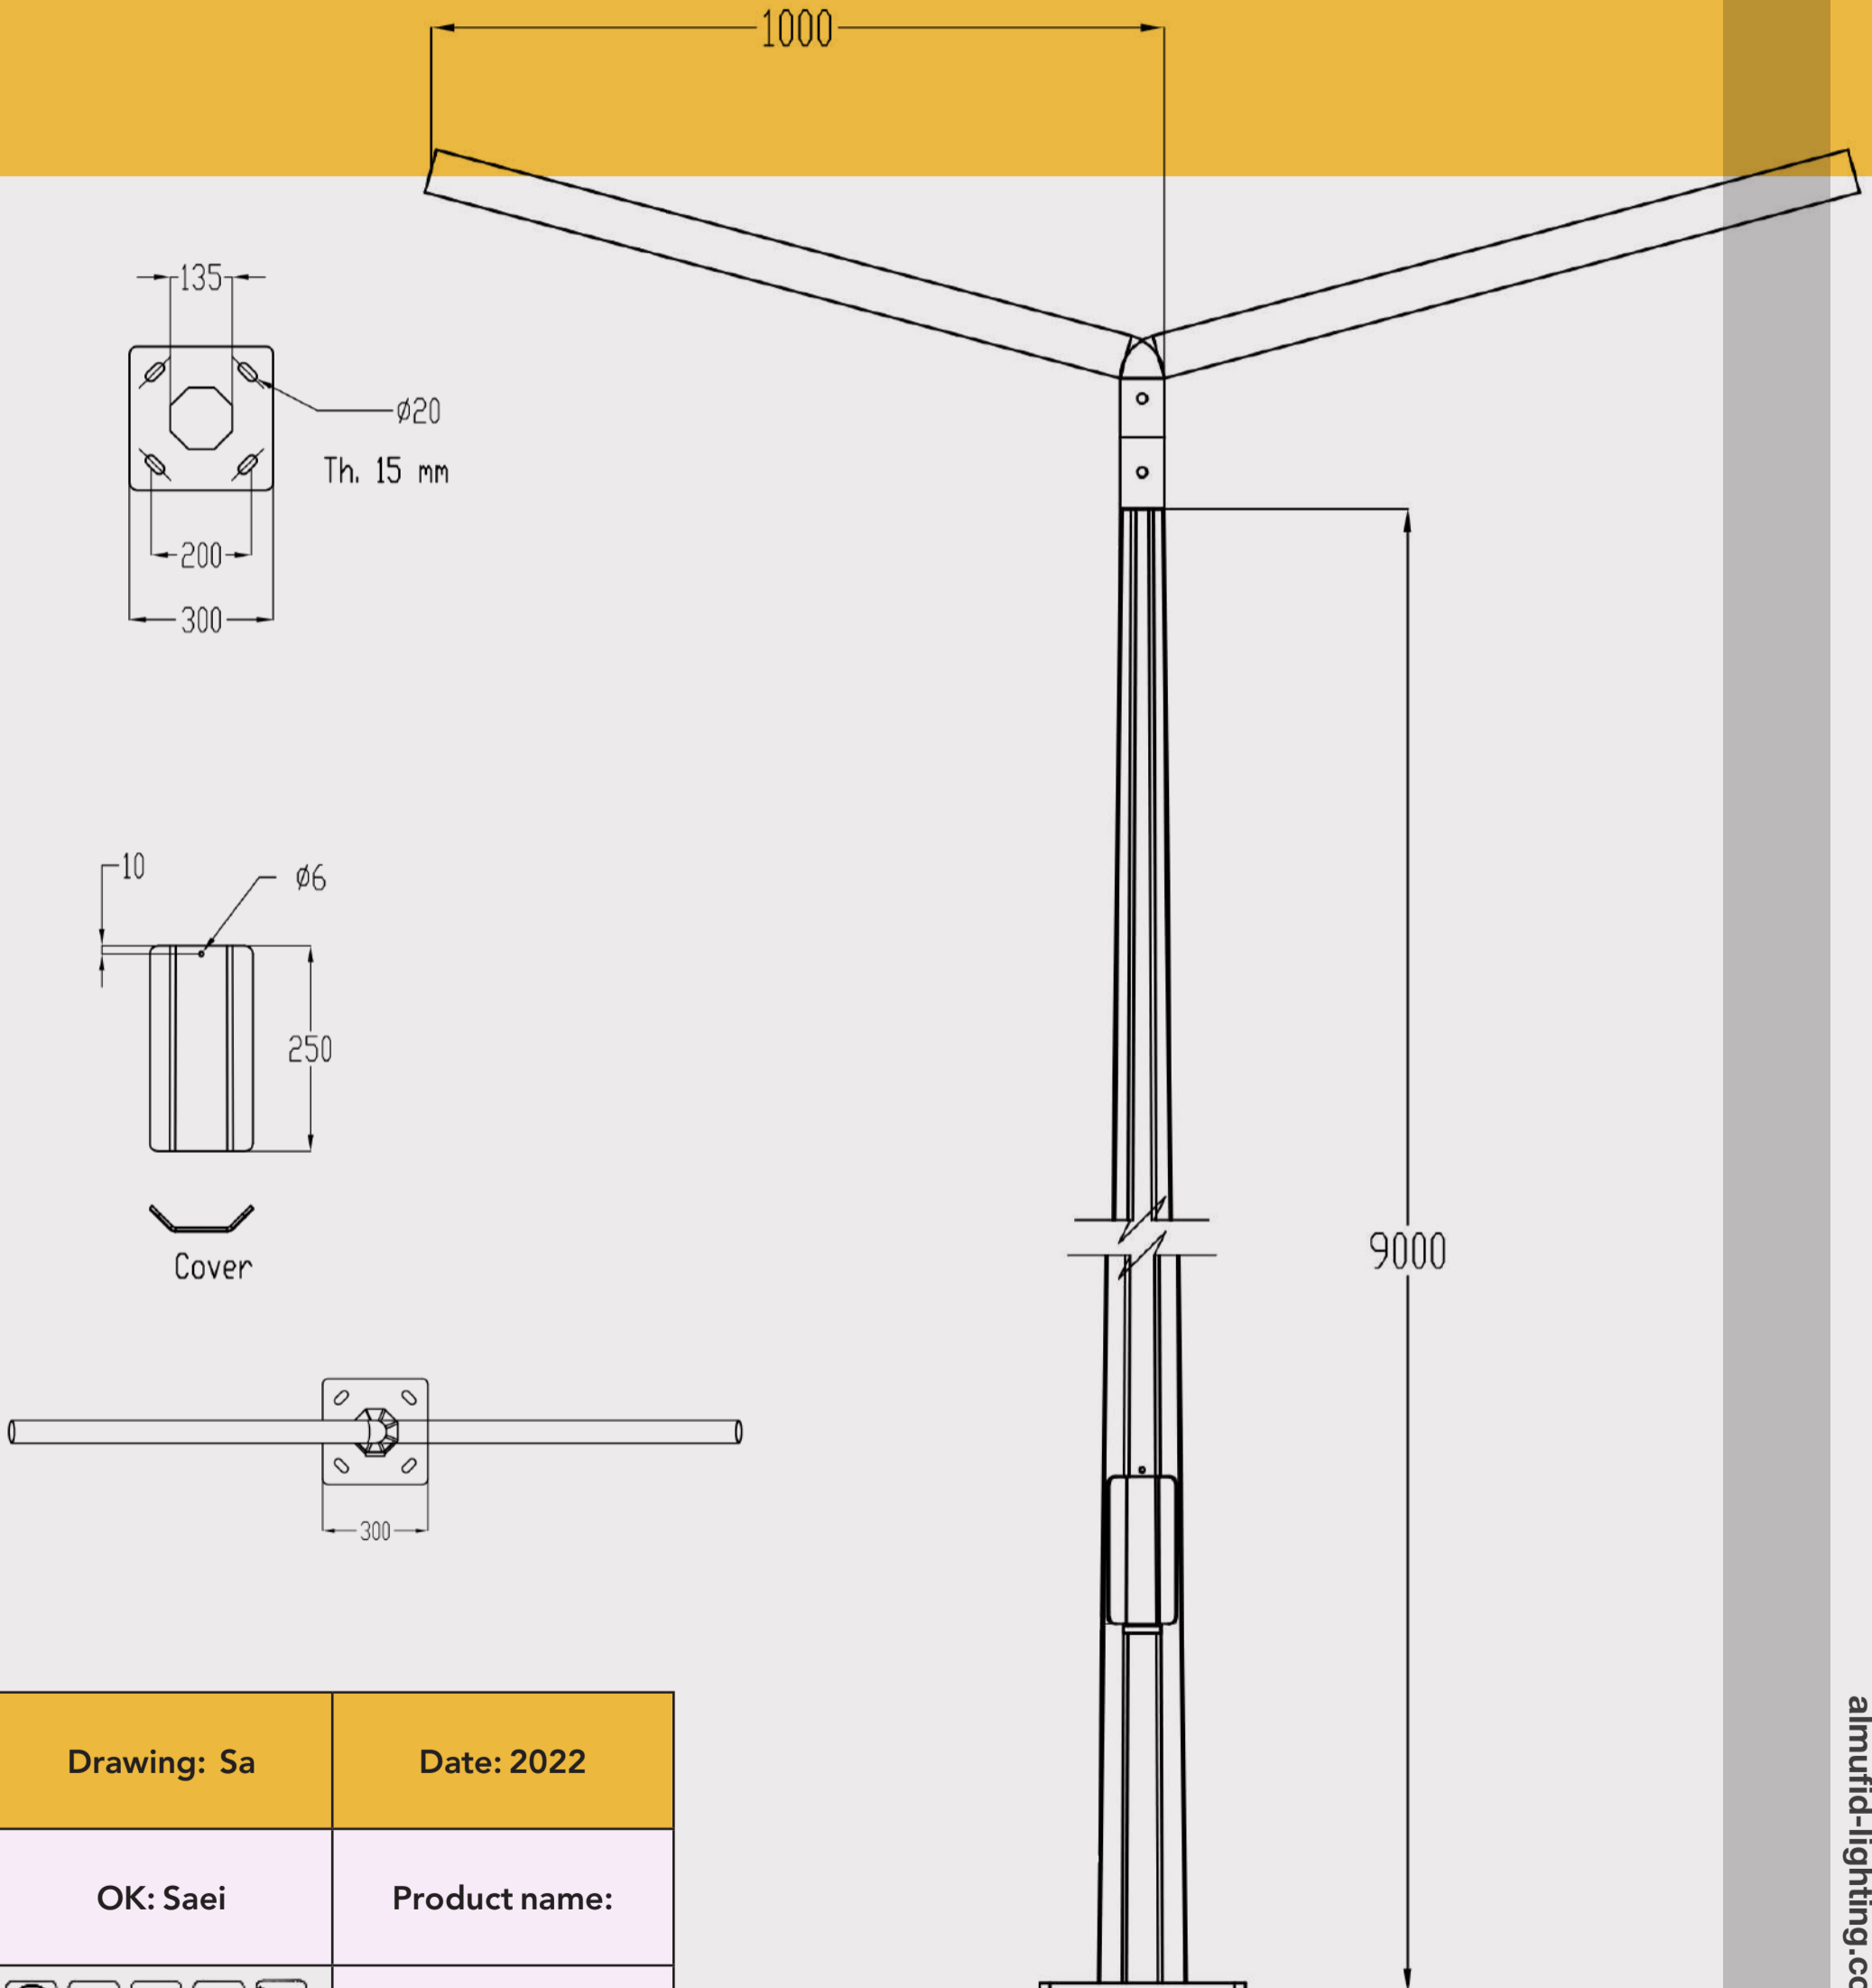

# 9M

Cover

Drawing: Sa	Date: 2022
OK: Saei	Product name:
   	Code:
    	

9M

Galvanized Polygon Lighting Poles

Drawing: Sa	Date: 2022
OK: Saei	Product name:
   	Code:
   	

اعمده المضلع