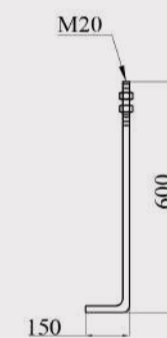

اعمده الحدائق

Garden and park Lighting Poles

7M

Drawing: Sa	Date: 2022
OK:	Product name: 7M
	Code: A/70