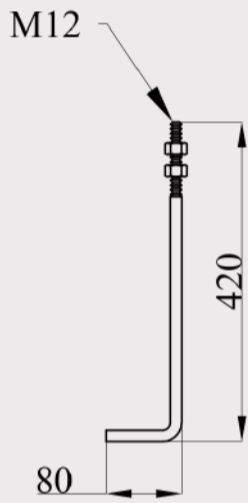

3M

اعمده الحدائق Garden and park Lighting Poles

Drawing: Sa	Date: 2022
OK: Saei	Product name: 3M
	Code: A/11