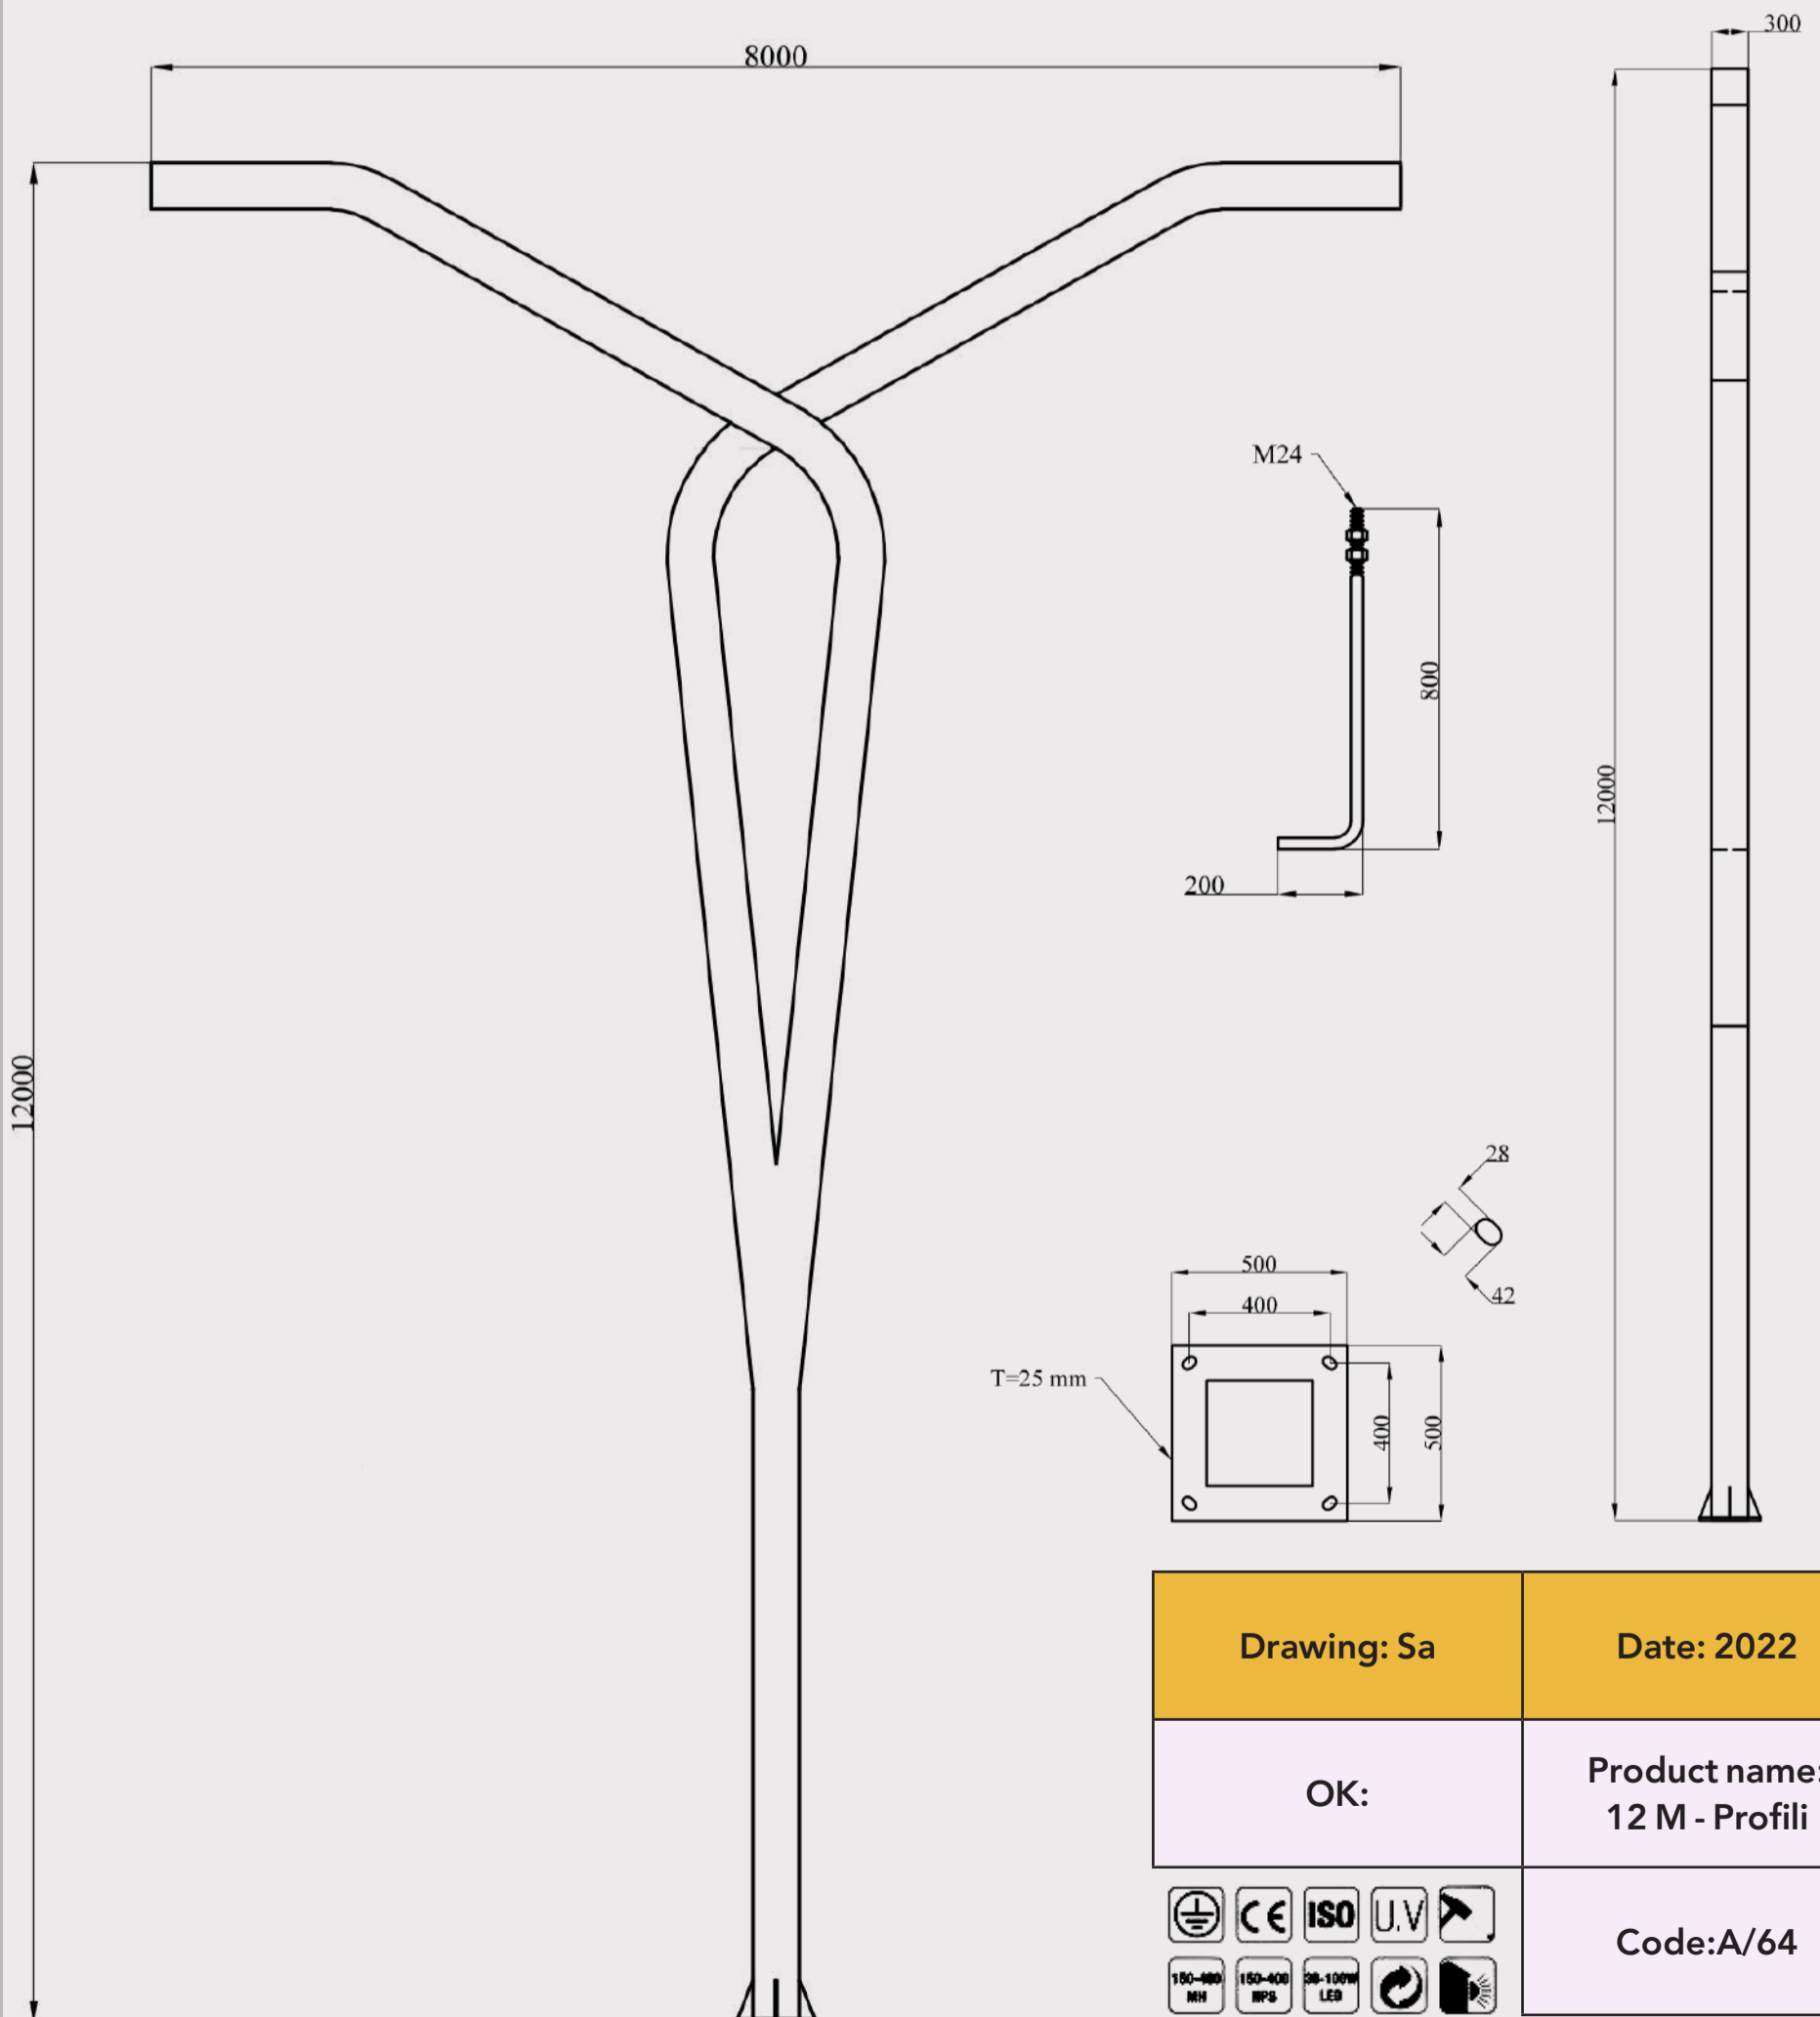

اعمده دکوري

Decorative Lighting Poles

12M

Drawing: Sa	Date: 2022
OK:	Product name: 12 M - Profili
	Code:A/64