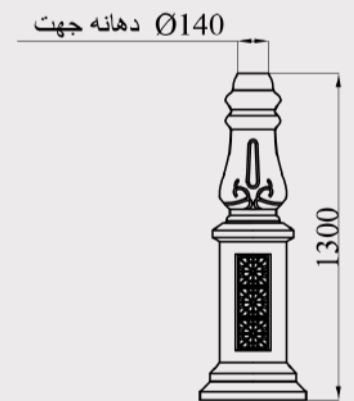

اعمده دكوري

Decorative Lighting Poles

9M

Drawing: Sa	Date: 2022
OK:	Product name: 9M
	Code: A/110