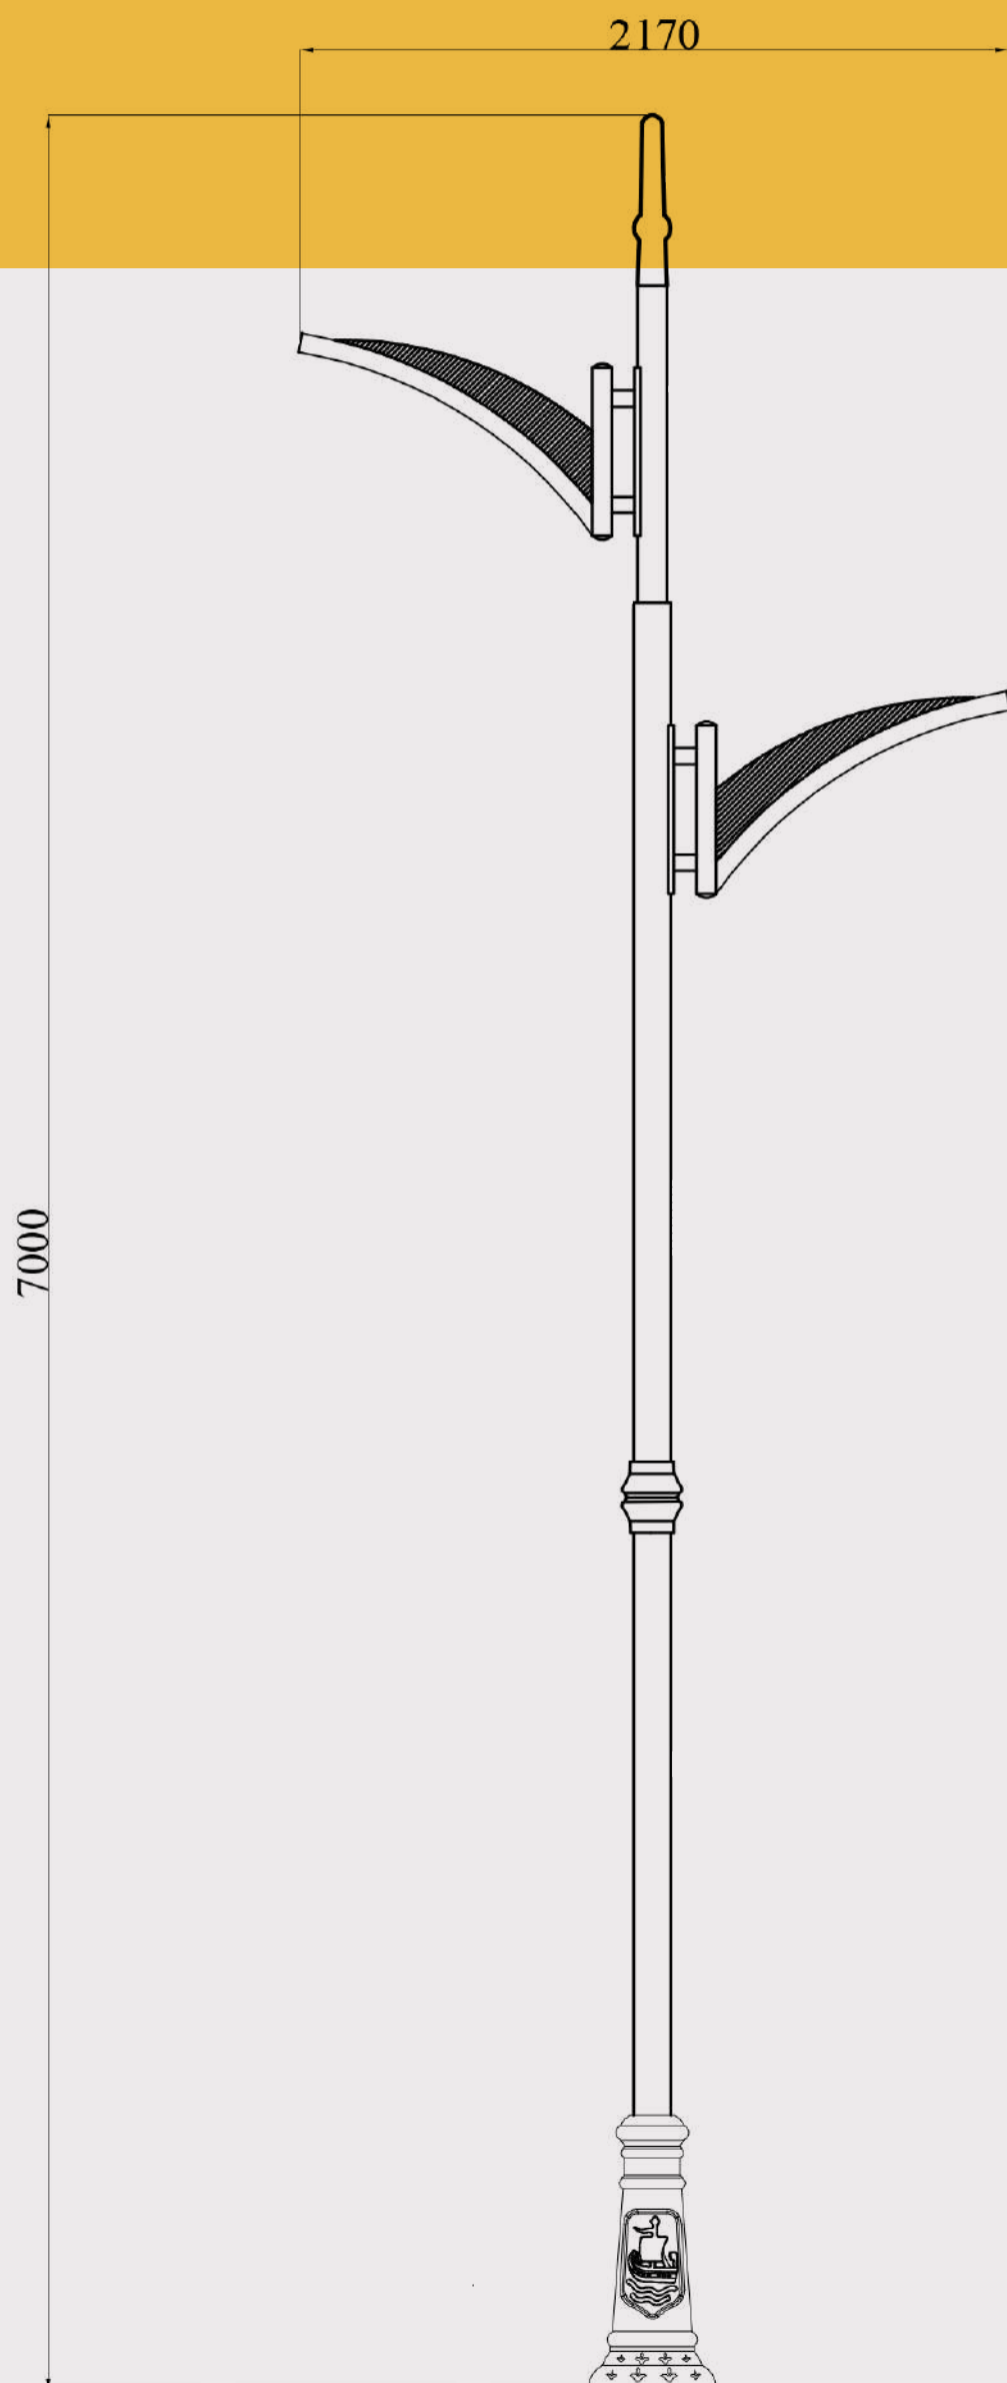

اعمده الحدائق

Garden and park Lighting Poles

7M

Drawing: Sa	Date: 2022
OK:	Product name: 7M
	Code: A/70