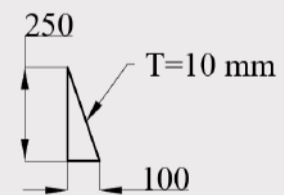

اعمده دکوري

Decorative Lighting Poles

12M

Drawing: Sa	Date: 2022
OK: Saei	Product name: 12M
	Code: A/107