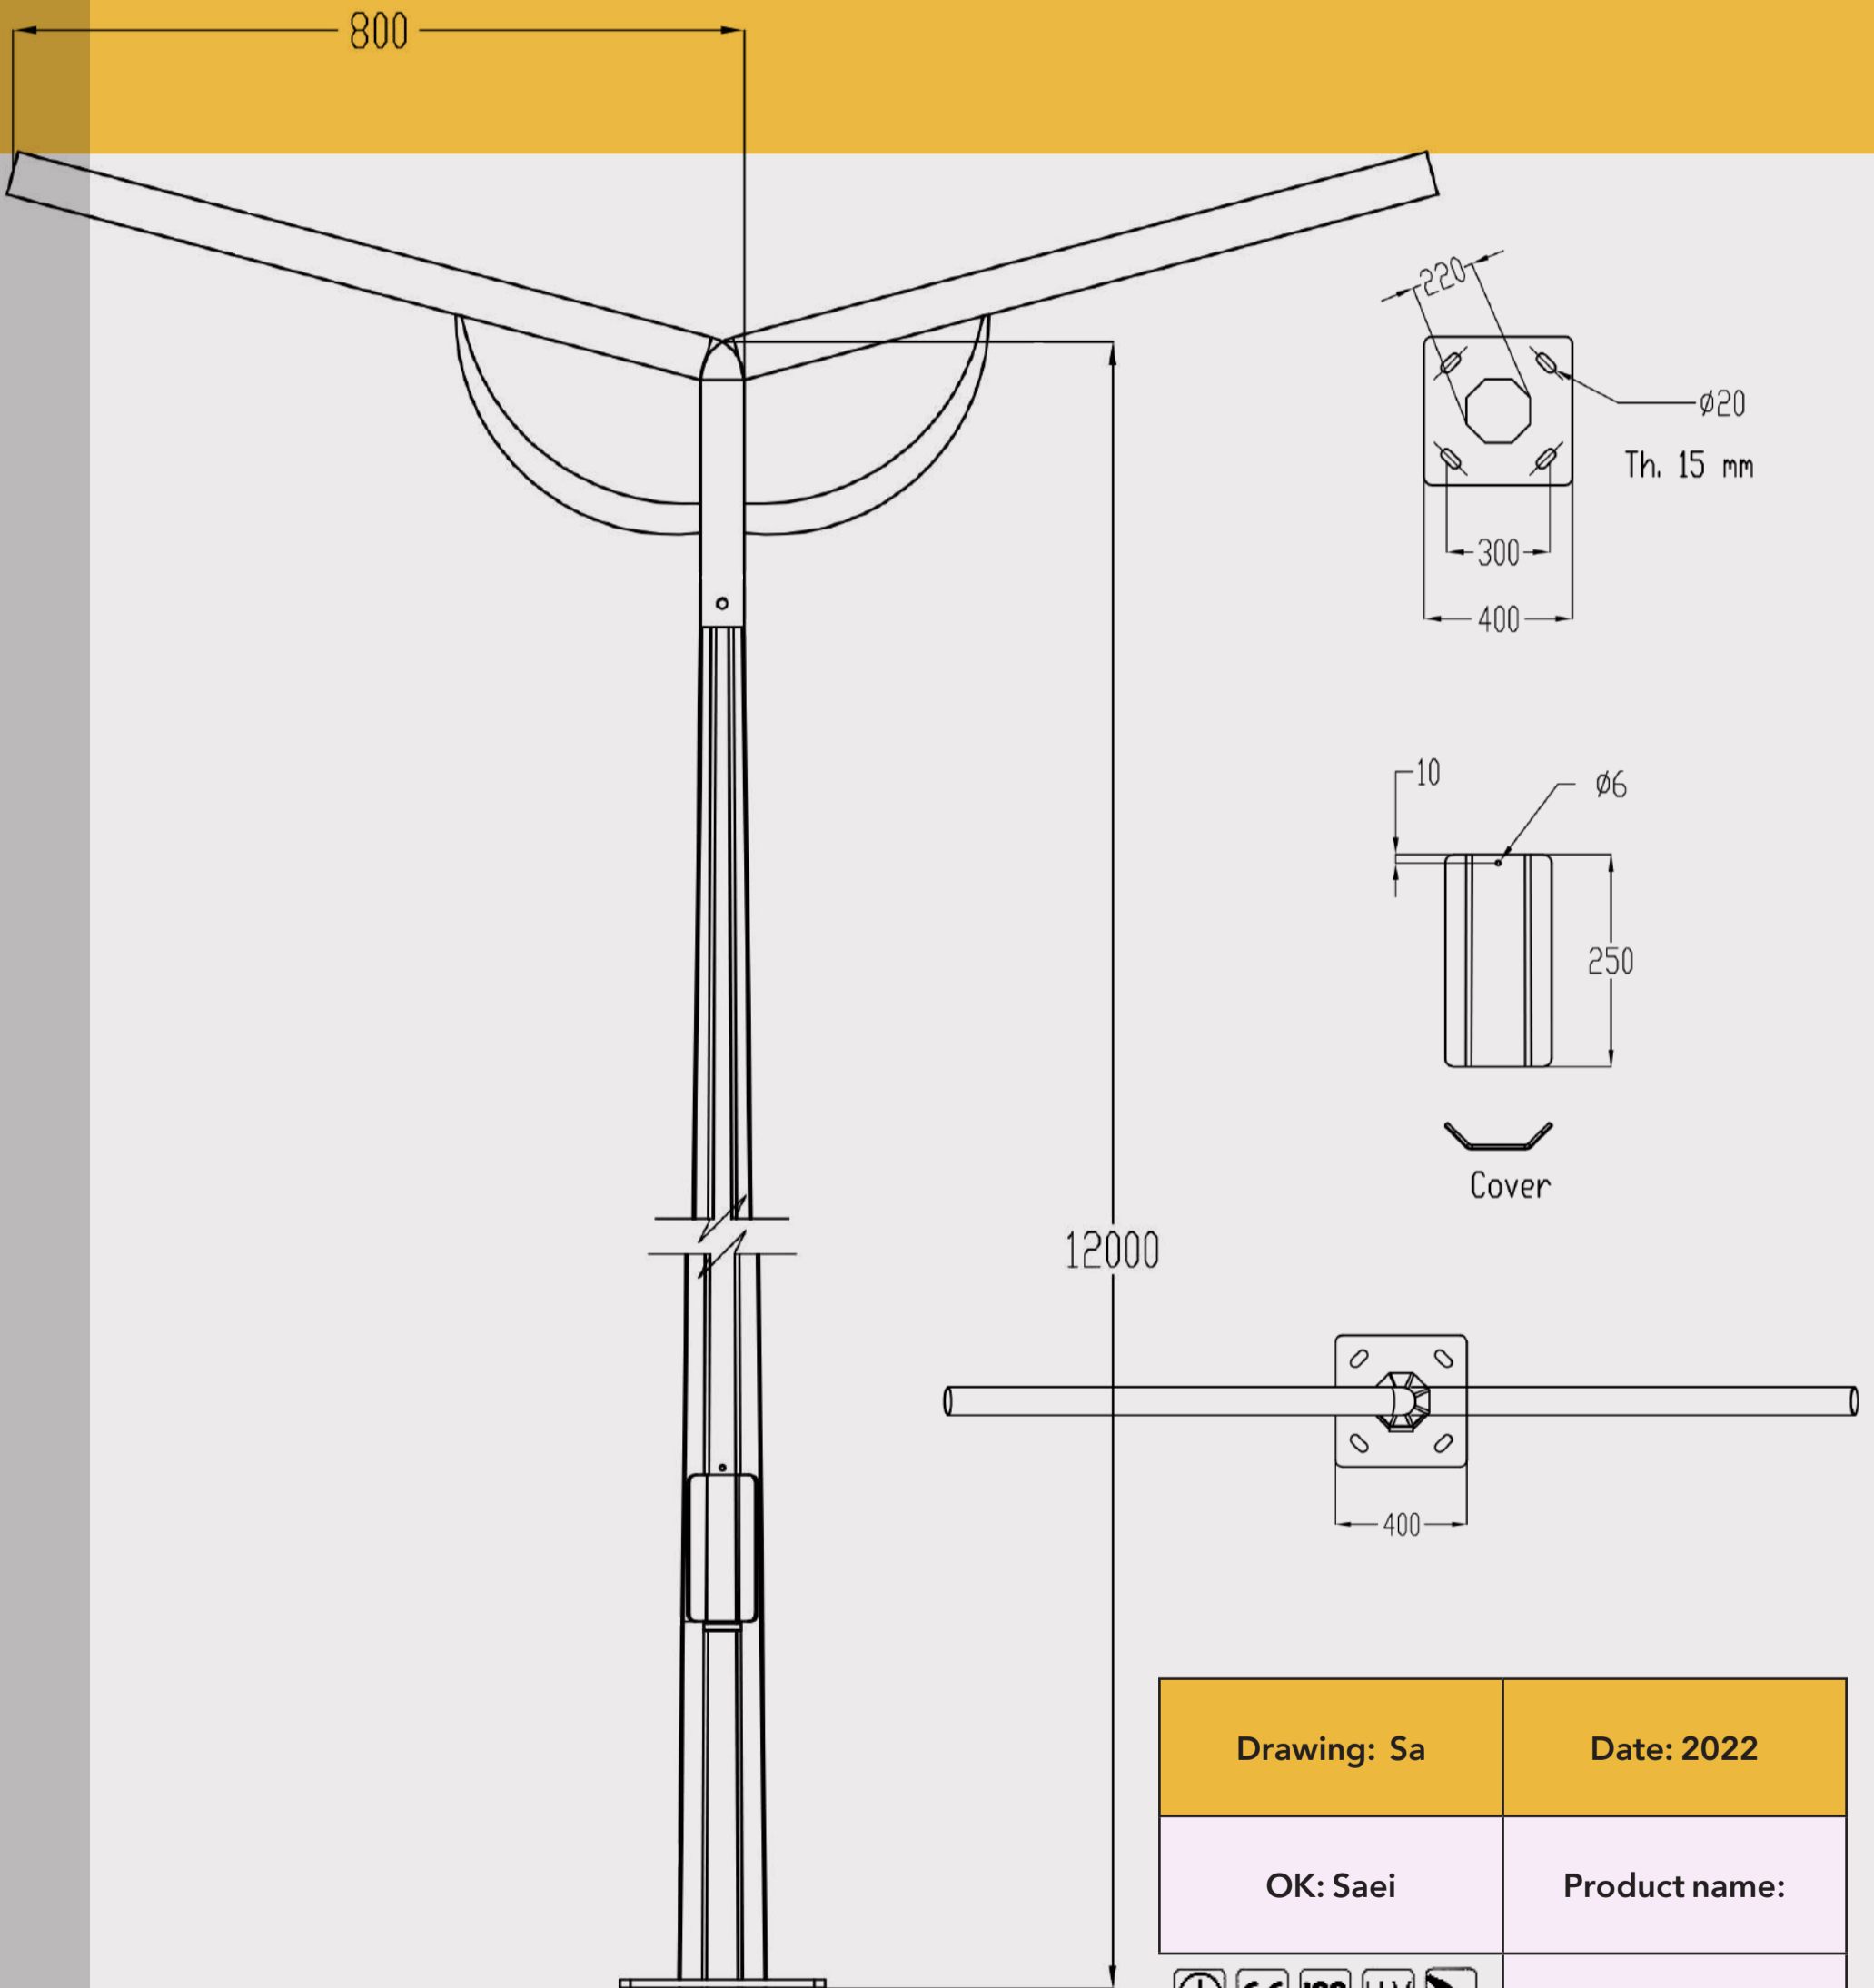

اعمده المضلع

Galvanized Polygon Lighting Poles

12M

Drawing: Sa	Date: 2022
OK: Saei	Product name:
	Code: