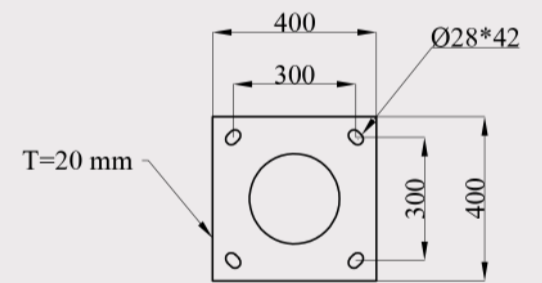

اعمده دكوري

Decorative Lighting Poles

10M

Drawing: Sa	Date: 2022
OK: Saei	Product name: 10M
 	Code: A/104