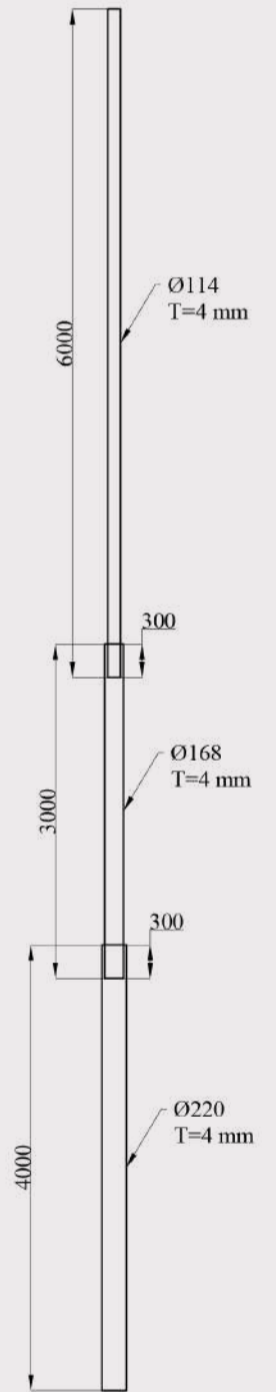

اعمده دکوري

Decorative Lighting Poles

12M

Drawing: Sa	Date: 2022
OK: Saei	Product name: 12M
	Code: A/55