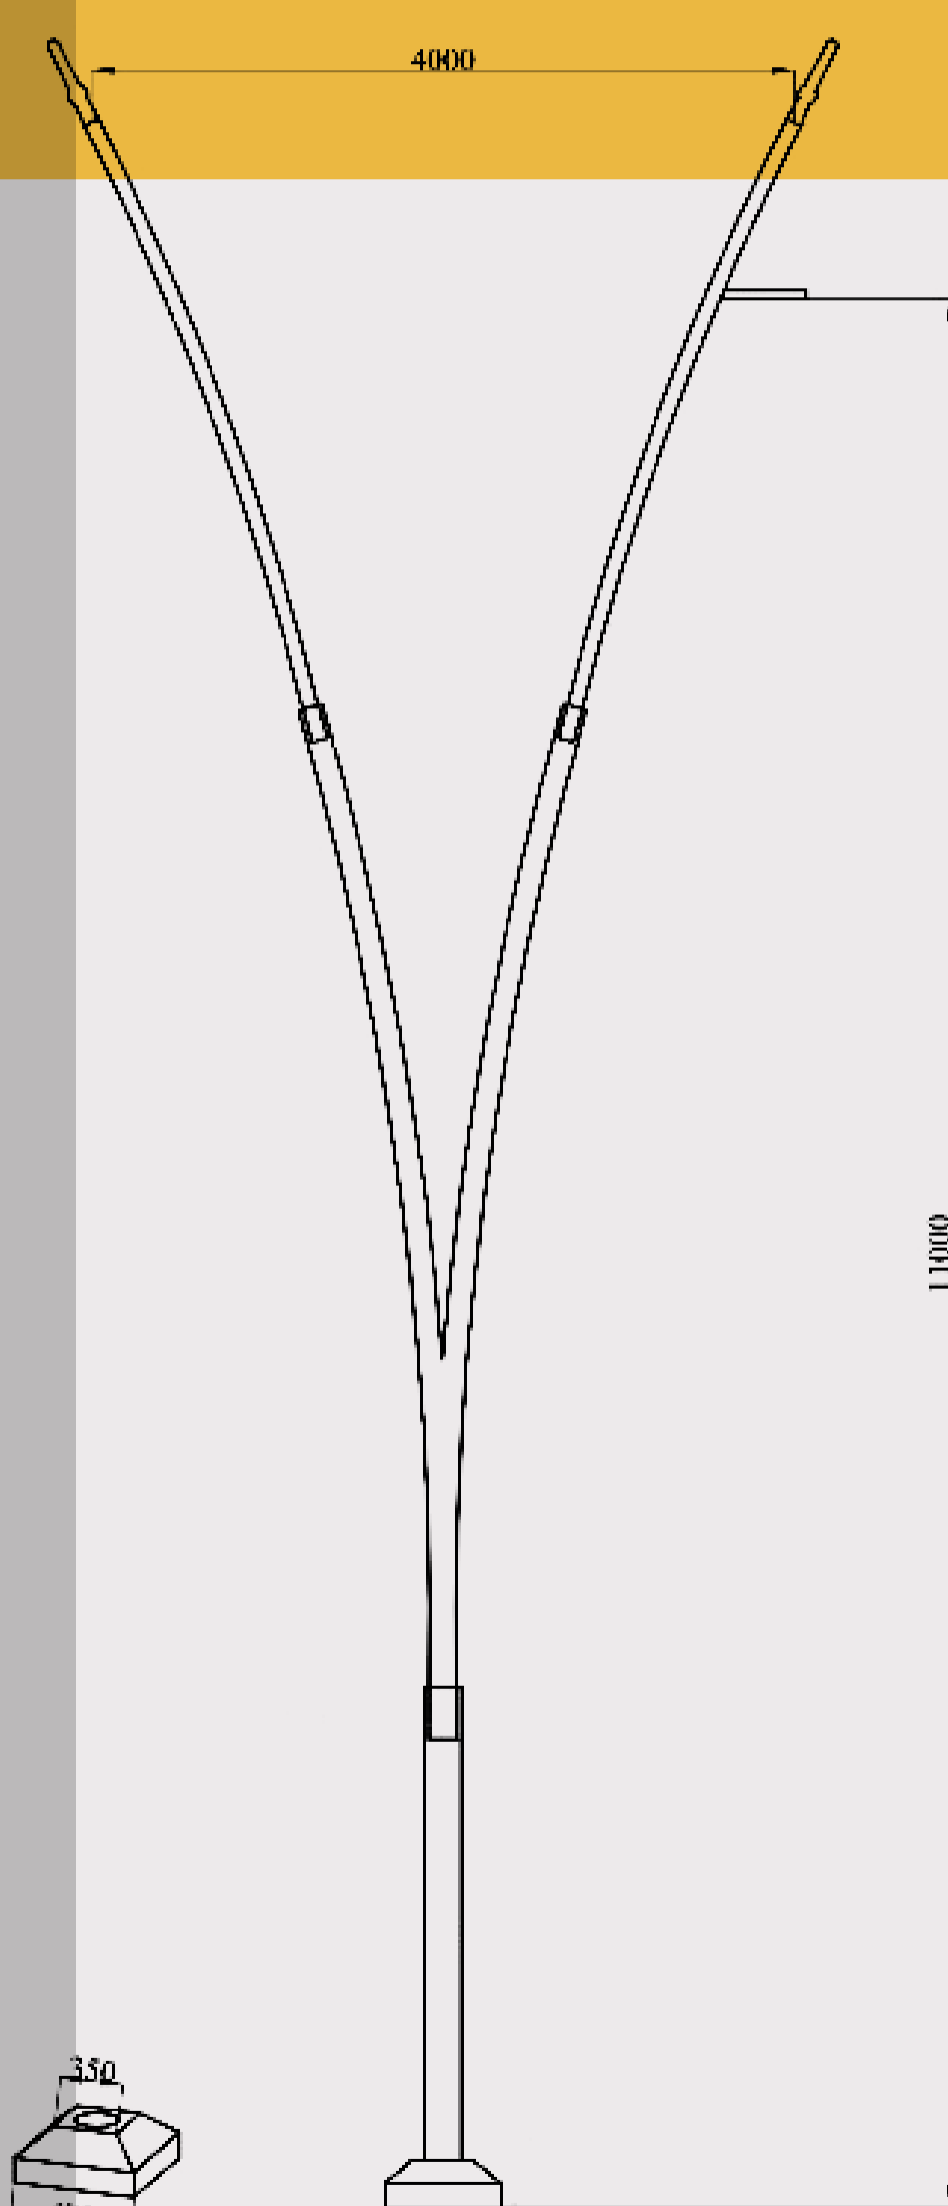

اعمده دكوري

Decorative Lighting Poles

12M

Drawing: Sa	Date: 2022
OK: Saei	Product name: 12M
	Code: A/112