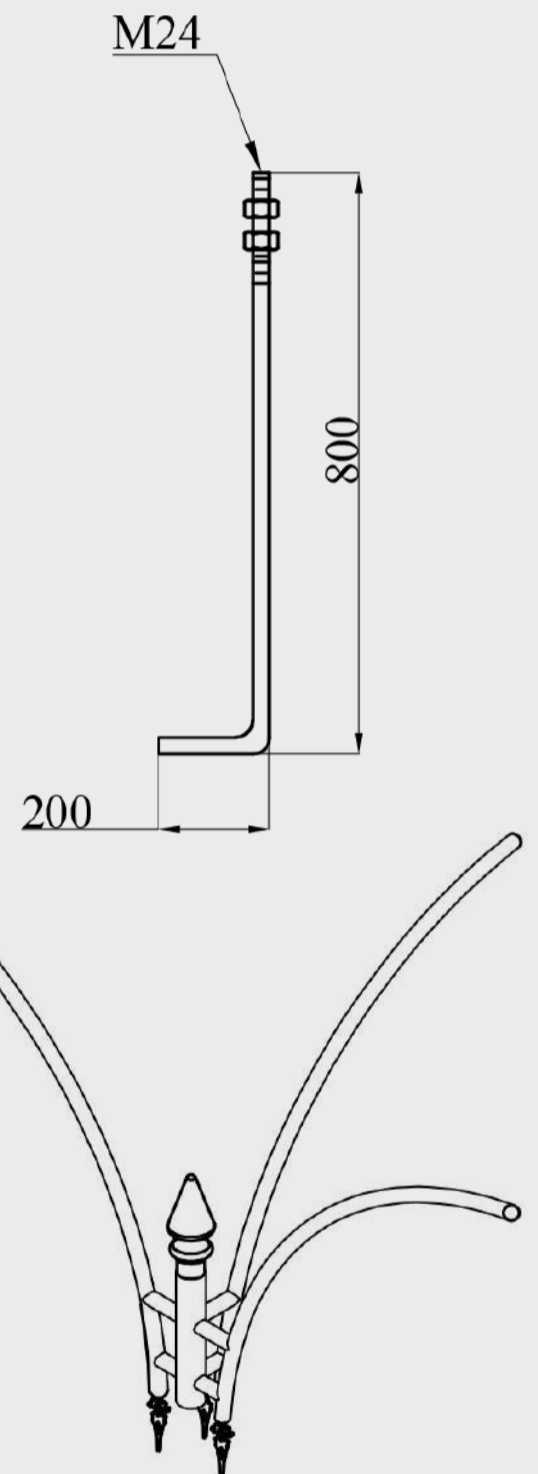

اعمده دكوري

Decorative Lighting Poles

9M

Drawing: Sa	Date: 2022
OK:	Product name: 9M
	Code: A/73