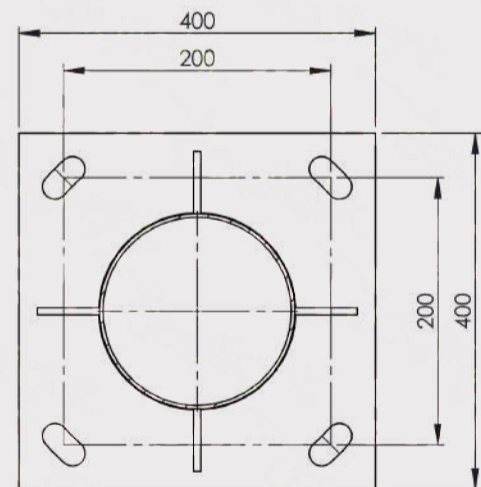

# اعمده الحدائق Garden and park Lighting Poles

SECTION A-A

ANCHOR BOLT

BASE PLATE

Drawing: Sa	Date: 2022
OK: Saei	Product name:
	Code: A/60