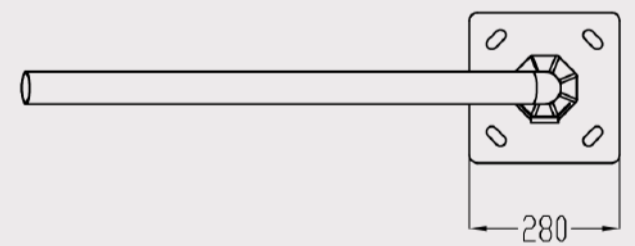

Drawing: Sa	Date: 2022
OK: Saei	Product name:
	Code: