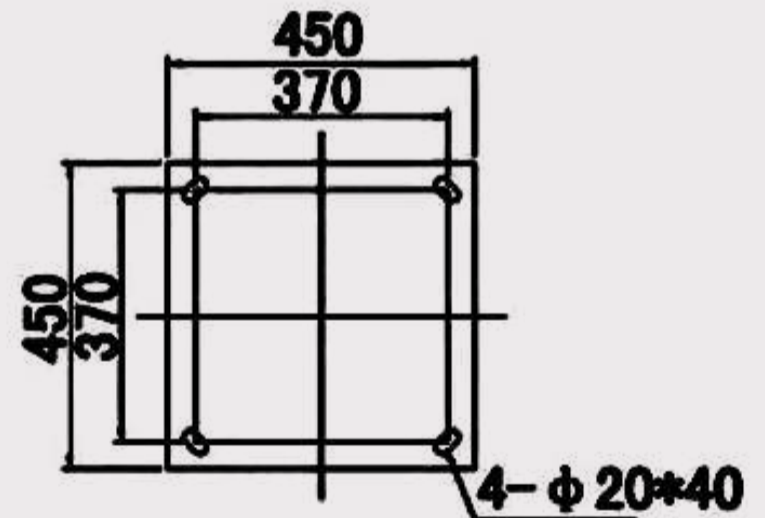

اعمده الحدائق

Garden and park Lighting Poles

6M

Drawing: Sa	Date: 2022
OK: Mirzadeh	Product name:
	Code: A/28