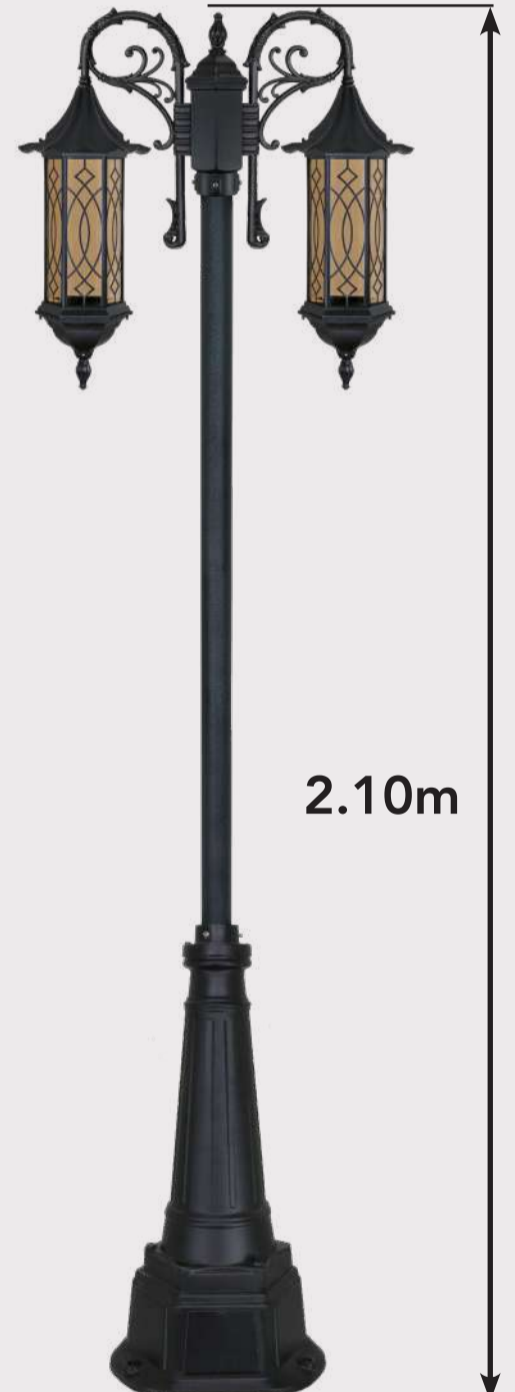

# 3M

3m

2.50m

2.10m

Drawing: Sa	Date: 2022
OK: Mirzadeh	Product name:
	Code: B/1

Drawing: Sa	Date: 2022
OK: Mirzadeh	Product name:
	Code: B/2

Drawing: Sa	Date: 2022
OK: Mirzadeh	Product name:
	Code: B/3

5M, 3M