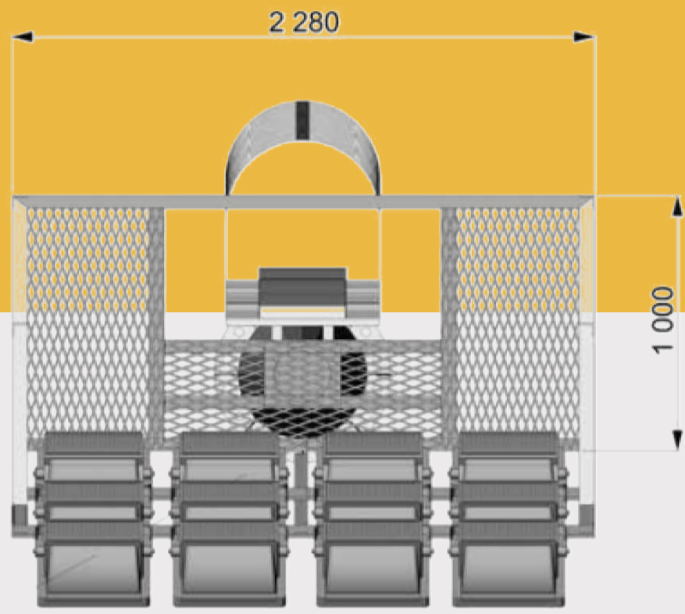

18M

ابراج اناره الملاعب والساحات Arenas and Stadium Lighting Poles