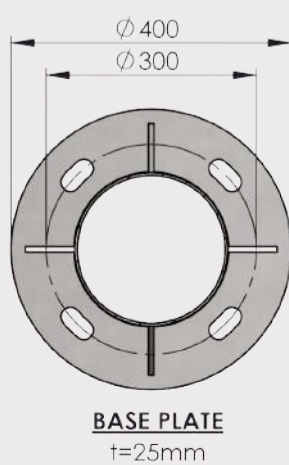

اعمده دكوري Decorative Lighting Poles

10M

Drawing: Sa	Date: 2022
OK: Saei	Product name:
	Code: A/102