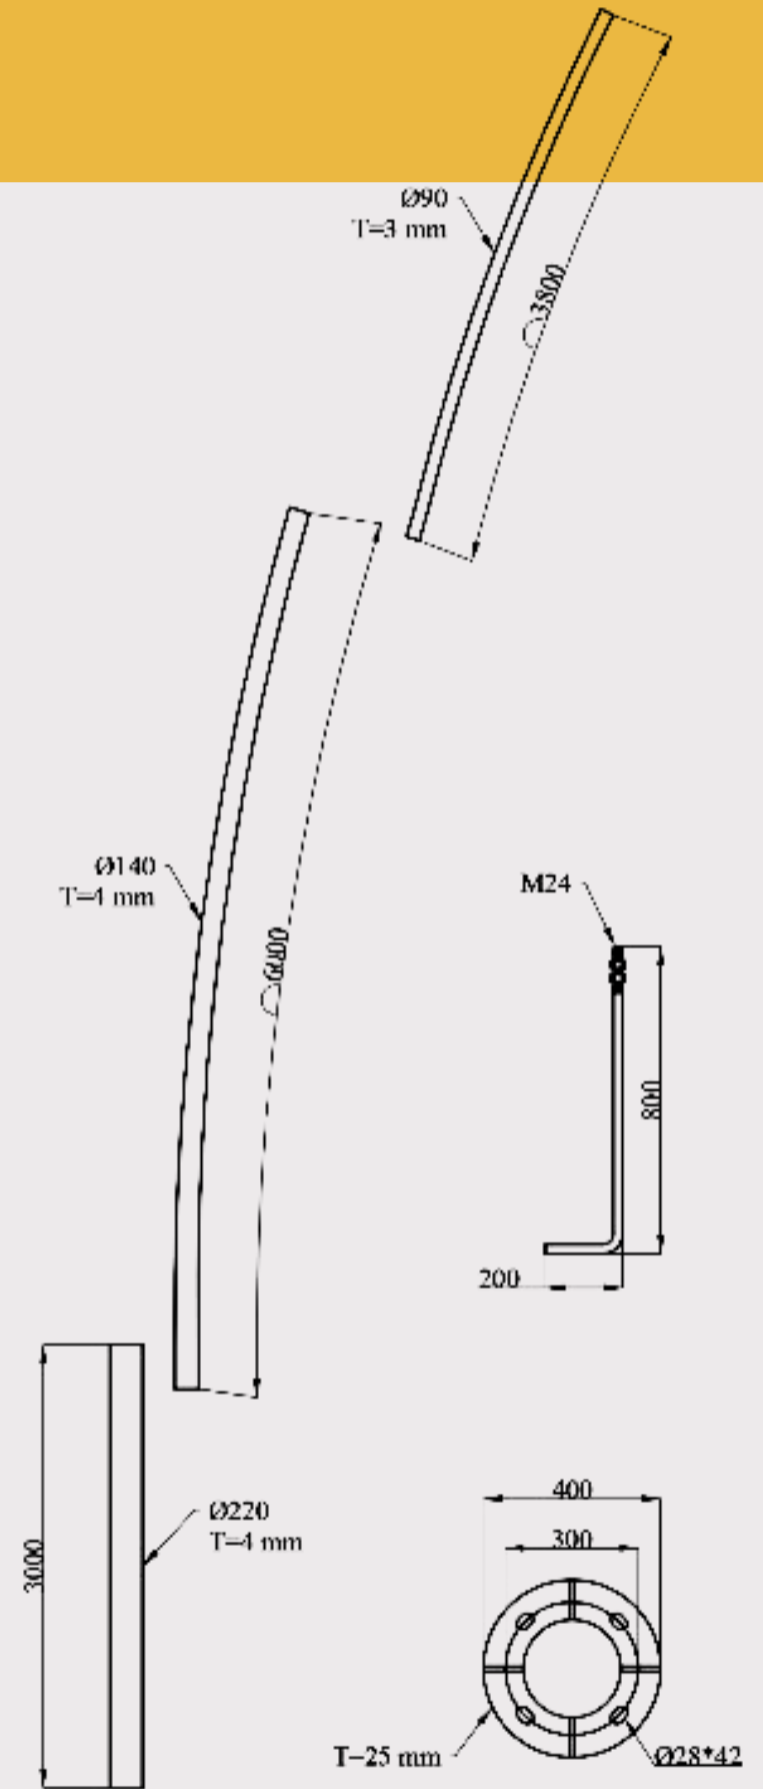

اعمده دكوري

Decorative Lighting Poles

12M

Drawing: Sa	Date: 2022
OK: Saei	Product name: 12M
	Code: A/112