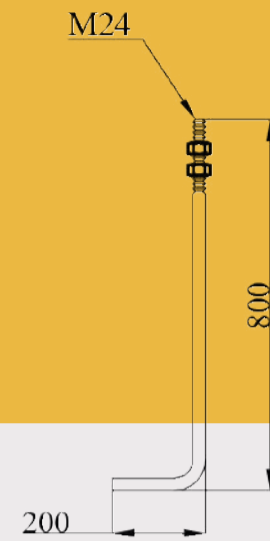

اعمده دکوري

Decorative Lighting Poles

9M

Drawing: Sa	Date: 2022
OK: Saei	Product name: 9M
	Code: A/19