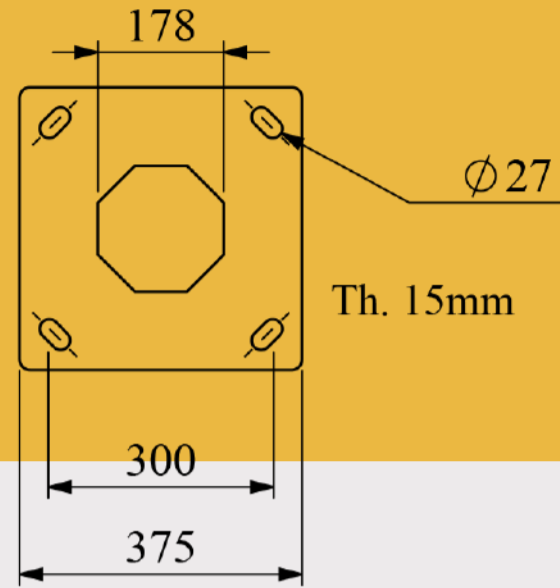

اعمده المضلع

Galvanized Polygon Lighting

10M

Poles

Drawing: Sa	Date: 2022
OK: Saei	Product name:
	Code: