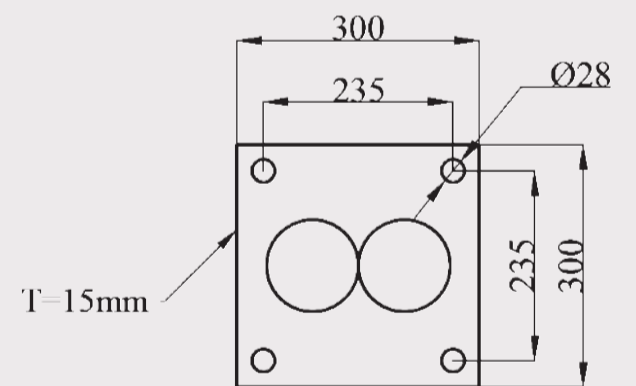

اعمده دكوري Decorative Lighting Poles

9M

Drawing: Sa	Date: 2022
OK:	Product name: 9M
	Code: A/111