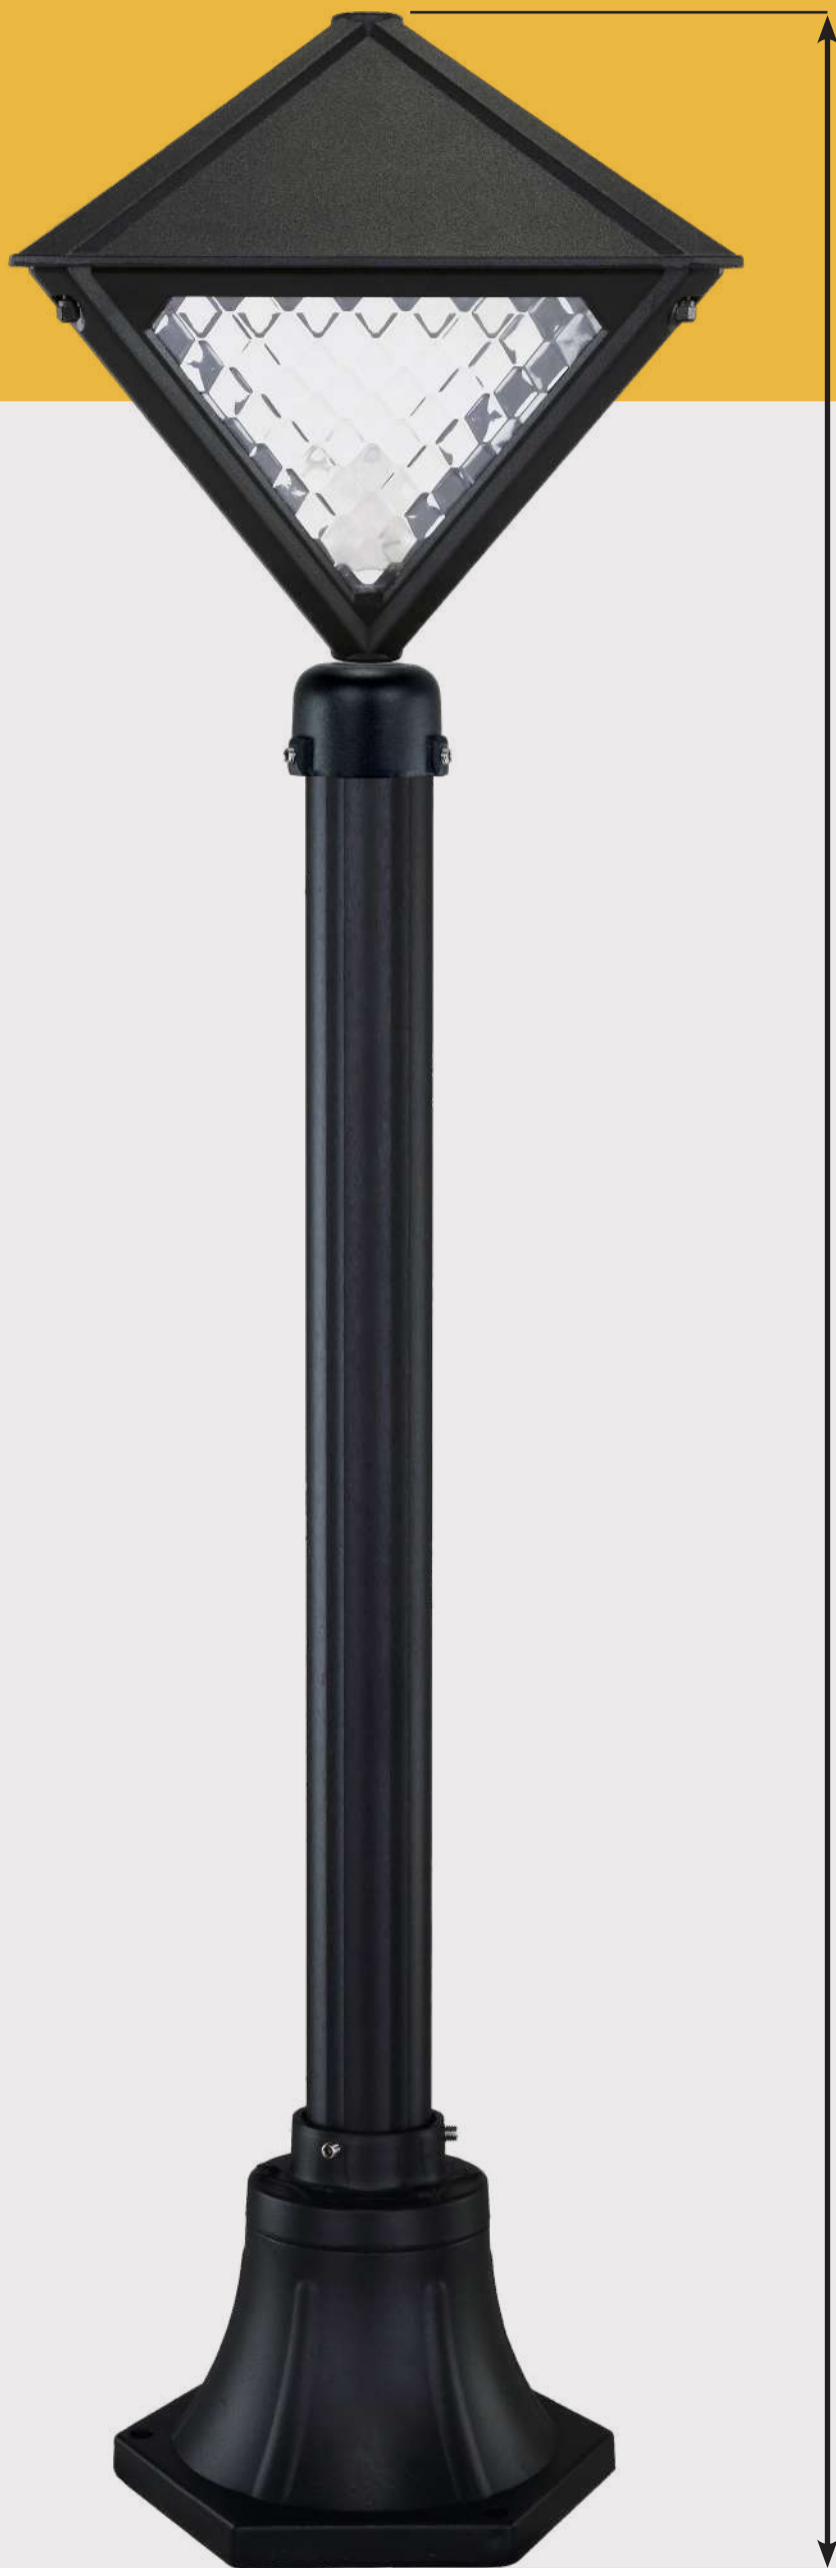

اعمده الحدائق

Garden and park Lighting Poles

1M

1m

Drawing: Sa	Date: 2022
OK: Mirzadeh	Product name:
	Code: A/2