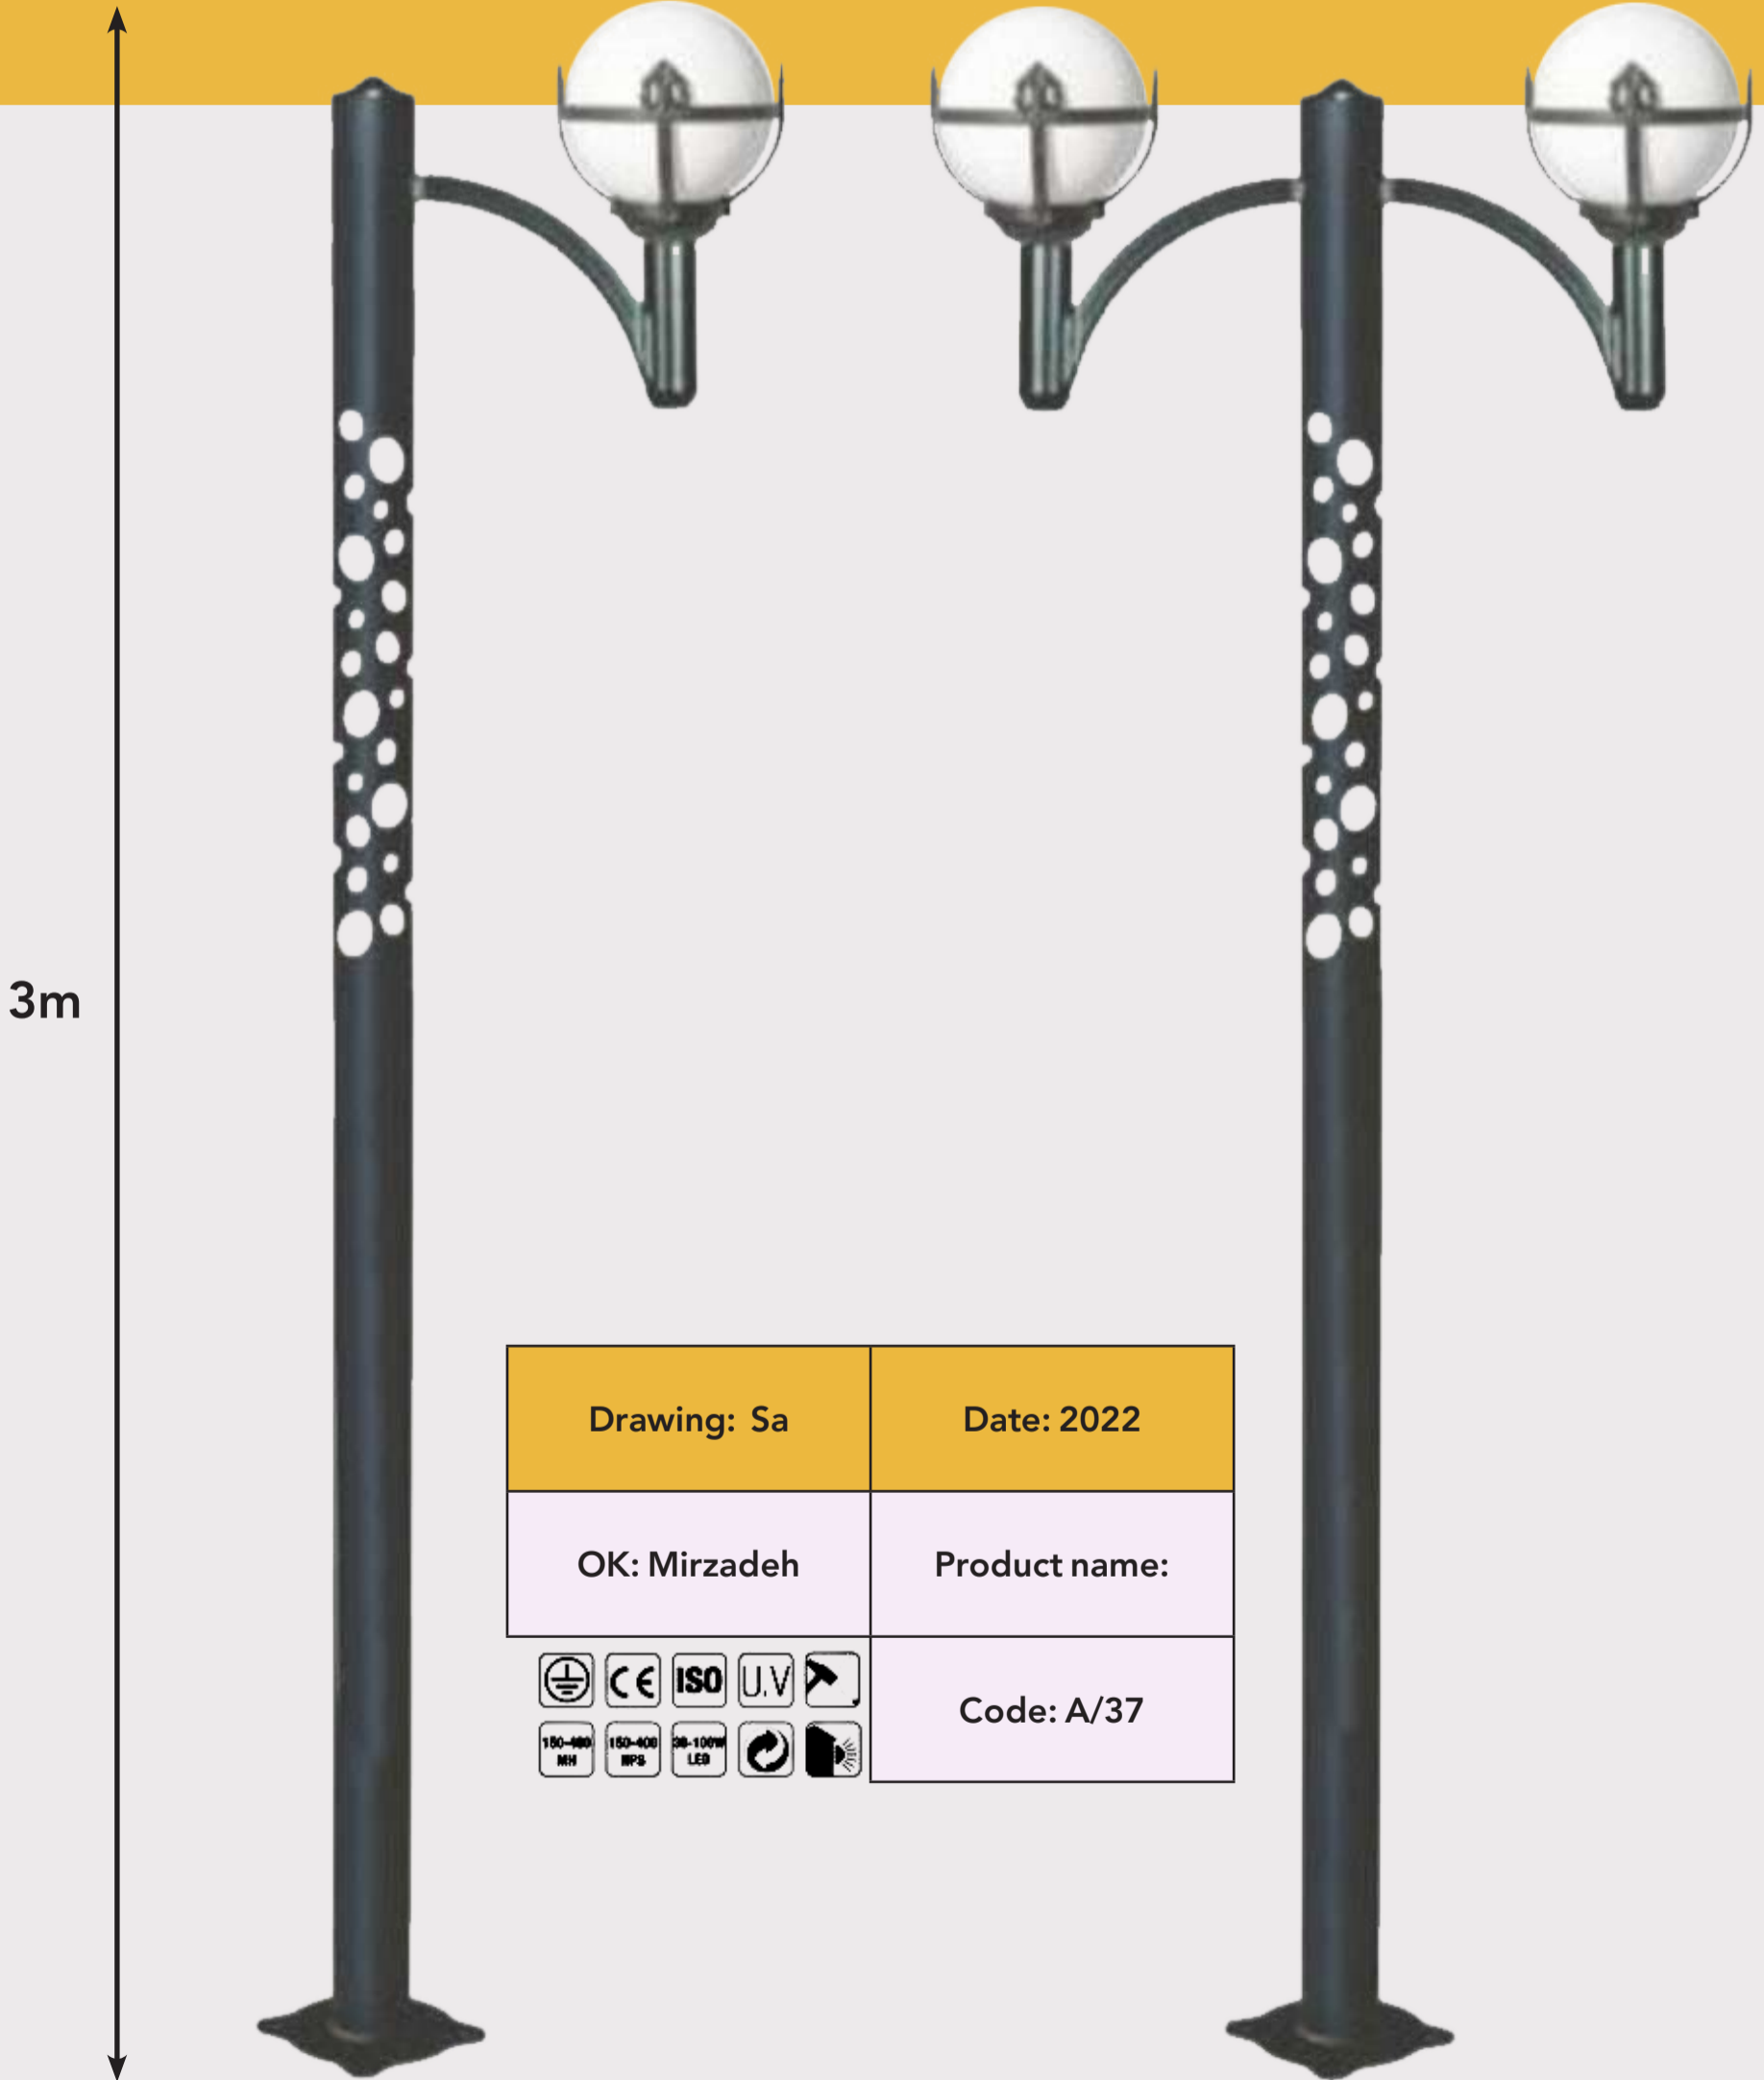

اعمده الحدائق

Garden and park Lighting Poles

3M

Drawing: Sa	Date: 2022
OK: Mirzadeh	Product name:
	Code: A/37