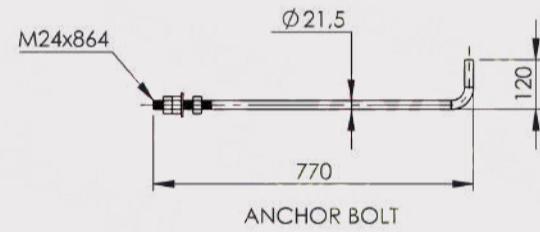

ANCHOR BOLT