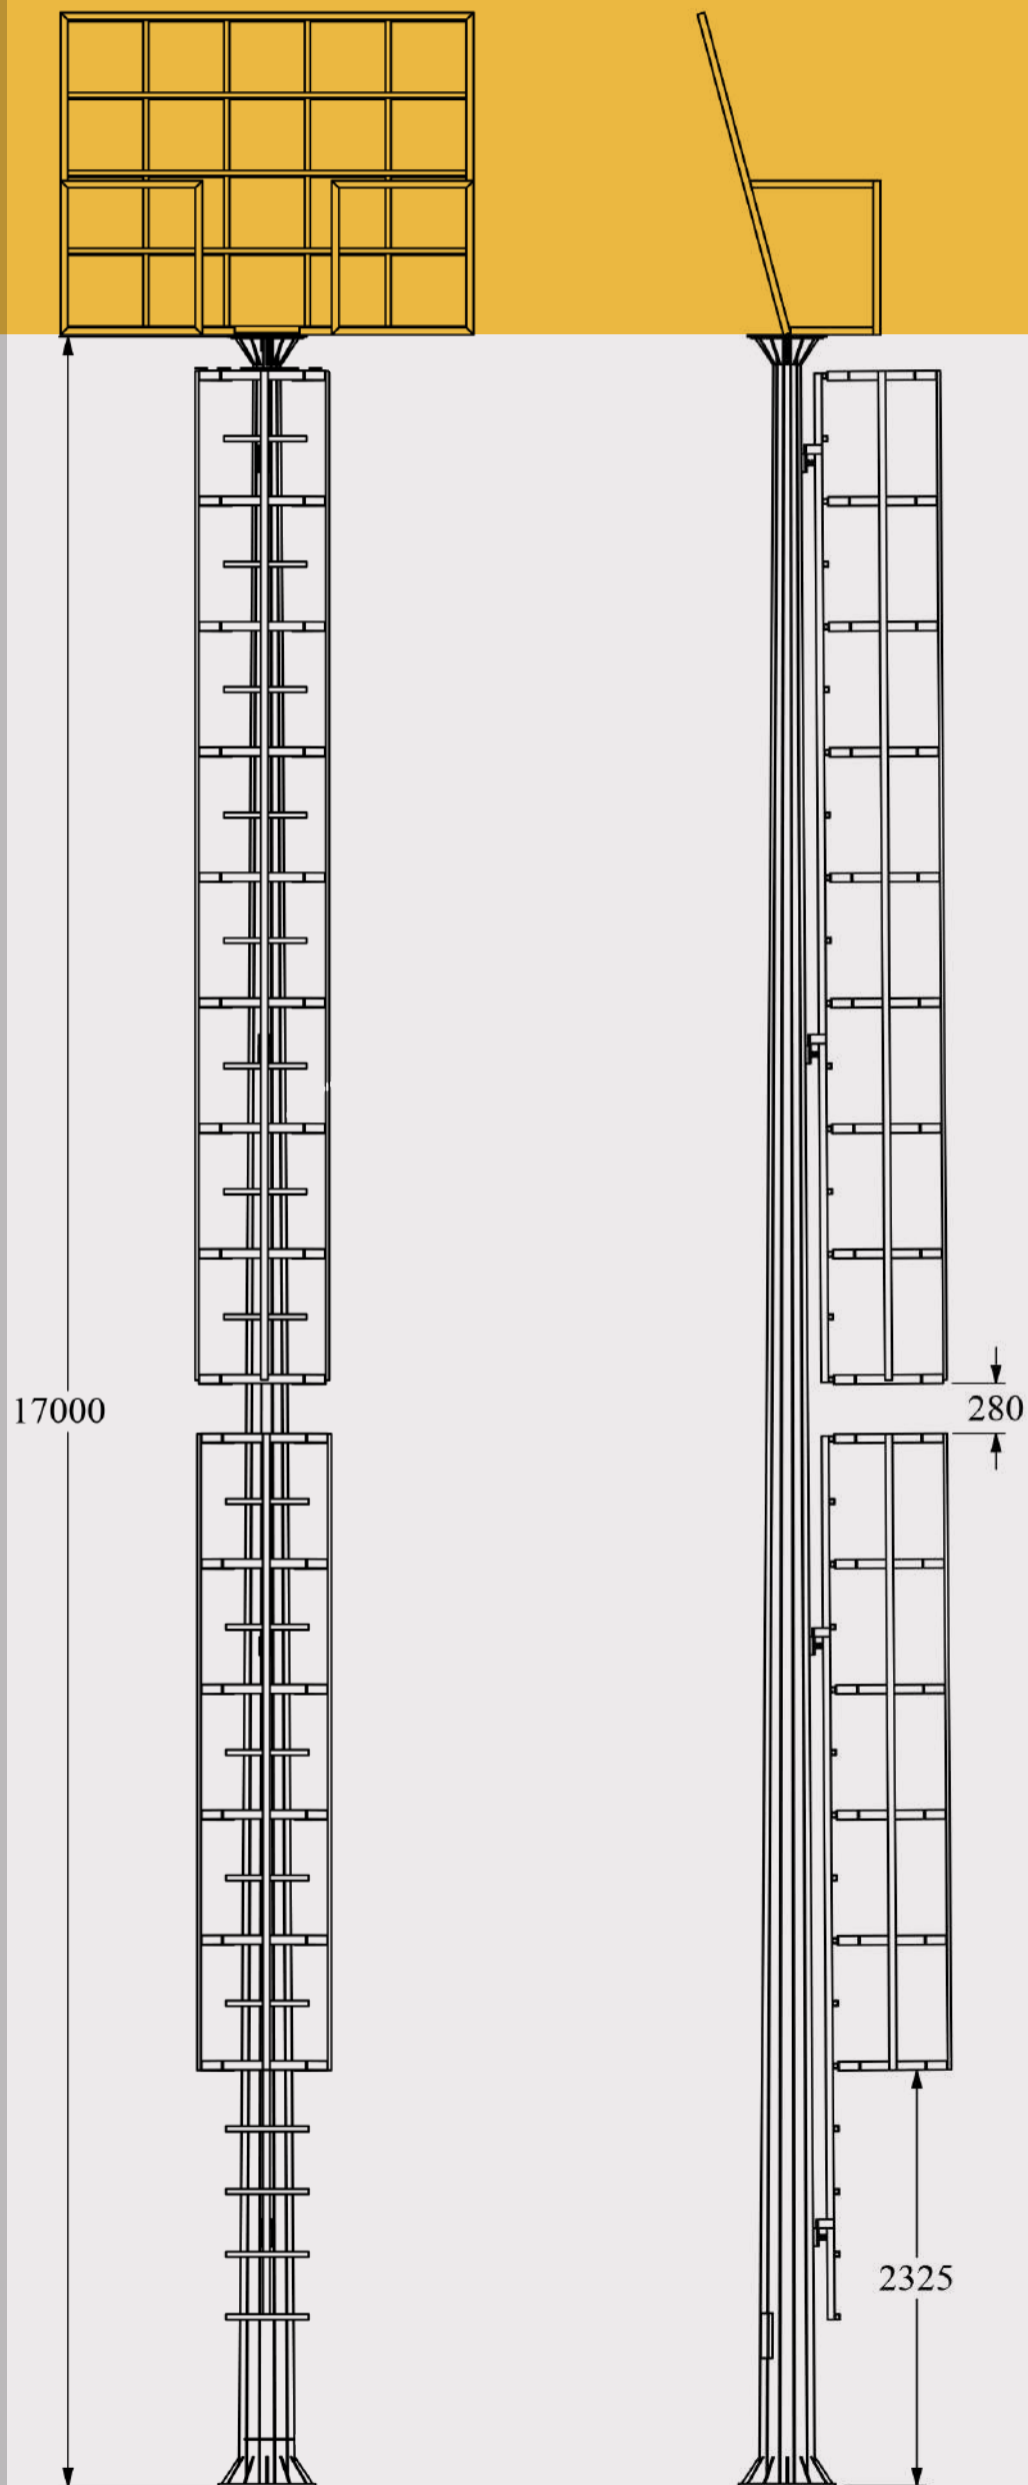

ابراج اناره الملاعب والساحات Arenas and Stadium Lighting Poles

18M

Drawing: Sa	Date: 2022
OK: Mirzadeh	Product name:
Code: