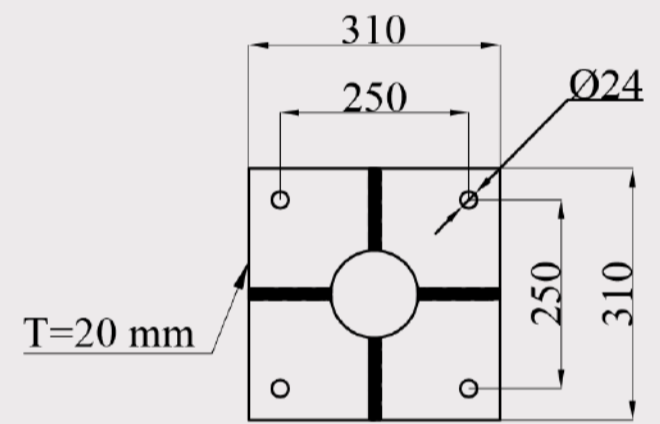

اعمده دكوري

Decorative Lighting Poles

9M

Drawing: Sa	Date: 2022
OK:	Product name: 9M
	Code: A/110