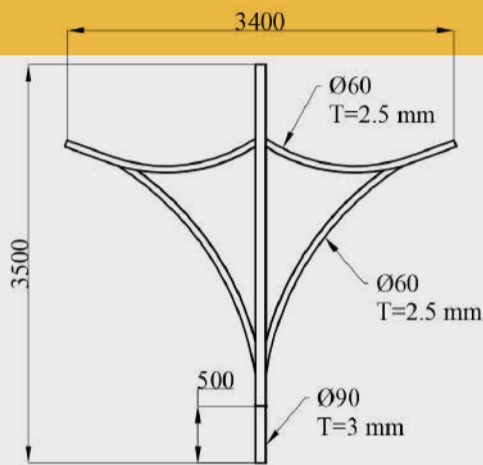

14M

اعمده دکوري Decorative Lighting Poles

Drawing: Sa	Date: 2022
OK: Mirzadeh & Ahmadzadeh	Product name: 14M
	Code: A/105