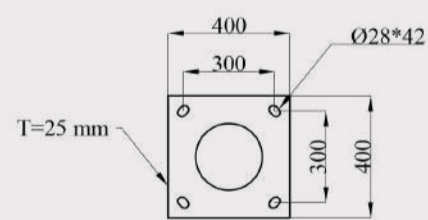

اعمده دکوري

Decorative Lighting Poles

12M

Drawing: Sa	Date: 2022
OK: Saei	Product name: 12M
	Code: A/55